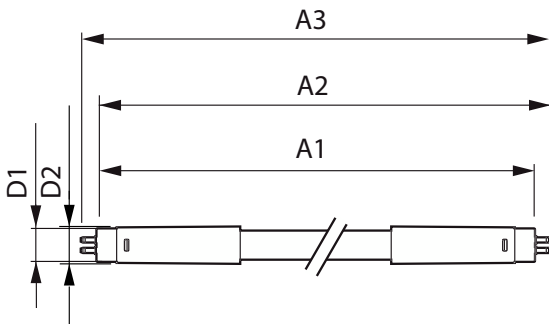

MASTER LEDtube InstantFit HF T5

Product length	1,500 mm
Bulb shape	Tube, double-ended

Approval and application

Energy-saving product	Yes
Approval marks	RoHS compliance TUV CE marking KEMA Keur certificate
Energy consumption kWh/1,000 hours	26 kWh
EPREL registration number	1,384,143
CE mark	Yes
EU RoHS compliant	Yes

Product data

Full EOC	871869974957600

Order product name	MAS LEDtube HF 1500mm HO 26W 830 T5 OE
Order code	74957600
SAP numerator – quantity per pack	1
Numerator – packs per outer box	10
Material number (12NC)	929002352302
Net weight	0.196 kg
Full product name	Master LEDtube HF 1500mm HO 26W 830 T5 OE
EAN/UPC – Case	8718699749583

Dimensional drawing

Product	D1	D2	A1	A2	A3
MAS LEDtube HF 1500mm HO 26W 830 T5 OE	15.5 mm	19 mm	1,449 mm	1,456 mm	1,463 mm