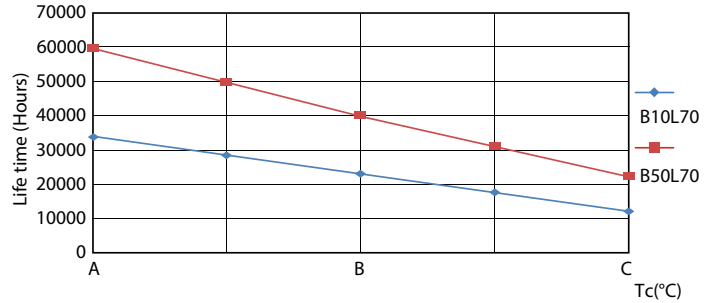

Product data

General information	
Cap base	G5 [G5]
Nominal lifetime	60,000 h
Switching Cycle	50,000
Lighting Technology	LED
Flux measurement reference	Sphere

Light technical	
Colour Code	830 [CCT of 3000K]
Beam angle (nom.)	200 degree(s)
Luminous Flux	3,700 lm
Colour designation	White (WH)
Correlated Colour Temperature	3000 K
Luminous Efficacy (rated) (Nom)	142.00 lm/W
Colour consistency	<6
Colour rendering index (CRI)	80
LLMF at end of nominal lifetime (nom.)	70 %

Spectral Power Distribution Colour - MAS LEDtube HF 1500mm HO 26W 830 T5 OE

MASTER LEDtube InstantFit HF T5

Photometric data

Light Distribution Diagram - MAS LEDtube HF 1500mm HO 26W 830 T5 OE

Lifetime

Life Expectancy Diagram - MAS LEDtube HF 1500mm HO 26W 830 T5 OE