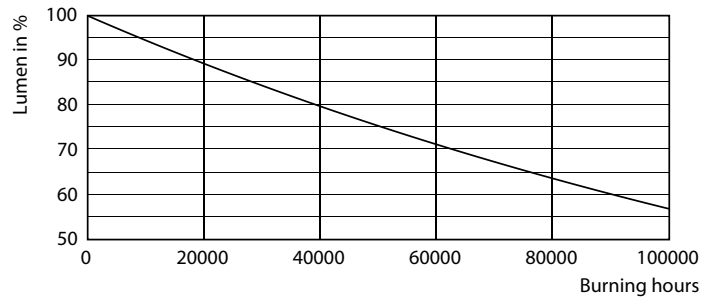

Lumen Maintenance Diagram - MAS LEDtube HF 1500mm HO 26W 830 T5 OE

Lumen Maintenance Diagram - MAS LEDtube HF 1500mm HO 26W 830 T5 OE