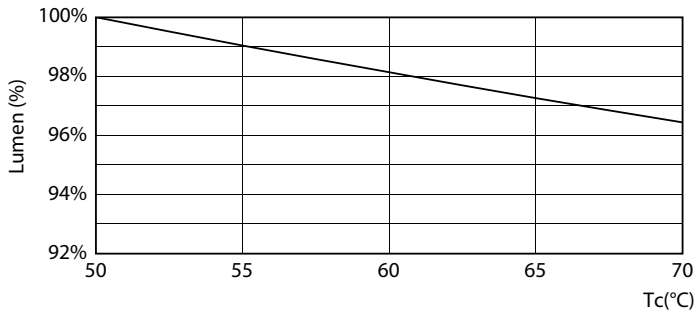

Life Expectancy Diagram - MAS LEDtube HF 1500mm HO 26W 830 T5 OE

Lumen Maintenance Diagram - MAS LEDtube HF 1500mm HO 26W 830 T5 OE

Lumen Maintenance Diagram - MAS LEDtube HF 1500mm HO 26W 830 T5 OE