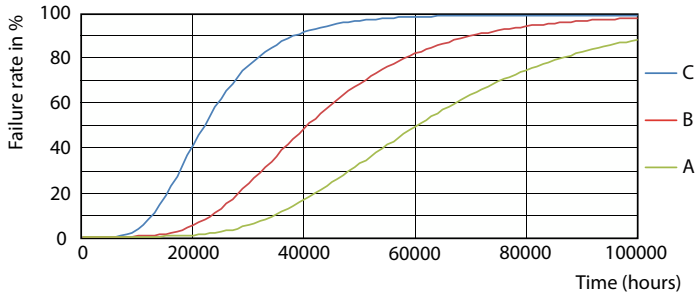

Product data

General information	
Cap base	G5 [G5]
Nominal lifetime	60,000 h
Switching Cycle	50,000
Lighting Technology	LED
Flux measurement reference	Sphere

Light technical	
Colour Code	830 [CCT of 3000K]
Beam angle (nom.)	200 degree(s)
Luminous Flux	3,700 lm
Colour designation	White (WH)
Correlated Colour Temperature	3000 K
Luminous Efficacy (rated) (Nom)	142.00 lm/W
Colour consistency	<6
Colour rendering index (CRI)	80
LLMF at end of nominal lifetime (nom.)	70 %

Spectral Power Distribution Colour - MAS LEDtube HF 1500mm HO 26W 830 T5 OE

MASTER LEDtube InstantFit HF T5

Photometric data

Light Distribution Diagram - MAS LEDtube HF 1500mm HO 26W 830 T5 OE

Lifetime

Life Expectancy Diagram - MAS LEDtube HF 1500mm HO 26W 830 T5 OE