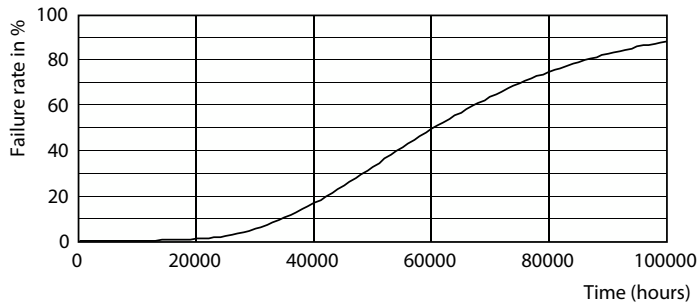

MASTER LEDtube InstantFit HF T5

Lifetime

Life Expectancy Diagram - MAS LEDtube HF 1500mm HO 26W 830 T5 OE