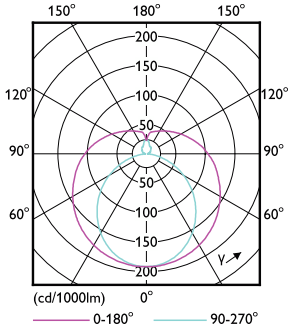

Product data

General information	
Cap base	G5 [G5]
Nominal lifetime	60,000 h
Switching Cycle	50,000
Lighting Technology	LED
Flux measurement reference	Sphere

Light technical	
Colour Code	830 [CCT of 3000K]
Beam angle (nom.)	200 degree(s)
Luminous Flux	3,700 lm
Colour designation	White (WH)
Correlated Colour Temperature	3000 K
Luminous Efficacy (rated) (Nom)	142.00 lm/W
Colour consistency	<6
Colour rendering index (CRI)	80
LLMF at end of nominal lifetime (nom.)	70 %

Dimensional drawing

Product	D1	D2	A1	A2	A3
MAS LEDtube HF 1500mm HO 26W 830 T5 OE	15.5 mm	19 mm	1,449 mm	1,456 mm	1,463 mm

Photometric data

General Uniform Lighting
1 x T50-26W 2600K 830(202)
1 x 1500mm
Cobalt Fluorescent G5
Project: g10g 4.1
Page 11

Spectral Power Distribution Colour - MAS LEDtube HF 1500mm HO 26W 830 T5 OE

MASTER LEDtube InstantFit HF T5

Photometric data

Light Distribution Diagram - MAS LEDtube HF 1500mm HO 26W 830 T5 OE

Lifetime

Life Expectancy Diagram - MAS LEDtube HF 1500mm HO 26W 830 T5 OE