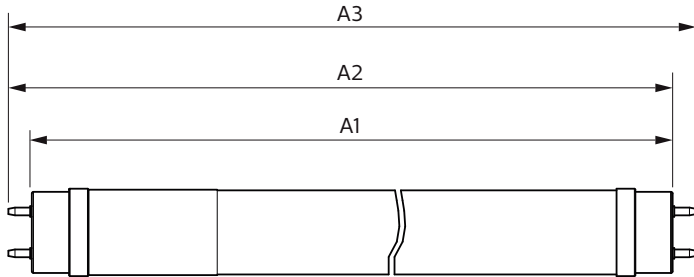

Product data

General information		Power Factor (Nom)		0.5
Cap-Base	G13 [Medium Bi-Pin Fluorescent]	Voltage (Nom)		220-240 V
EU RoHS compliant	Yes	Temperature		
Nominal Lifetime (Nom)	15000 h	T-Ambient (Max)		45 °C
Switching Cycle	50000X	T-Ambient (Min)		-20 °C
Light technical		T-Storage (Max)		65 °C
Color Code	765 [CCT of 6500K]	T-Storage (Min)		-40 °C
Beam Angle (Nom)	240 °	T-Case Maximum (Nom)		60 °C
Luminous Flux (Nom)	1600 lm	Controls and dimming		
Color Designation	Cool Daylight	Dimmable		No
Correlated Color Temperature (Nom)	6500 K	Mechanical and housing		
Luminous Efficacy (rated) (Nom)	100.00 lm/W	Product Length		1200 mm
Color Consistency	<7	Bulb Shape		Tube, double-ended
Color Rendering Index (Nom)	70	Approval and application		
LLMF At End Of Nominal Lifetime (Nom)	70 %	Energy Saving Product		Yes
Operating and electrical		Approval Marks		RoHS compliance KEMA Keur certificate
Input Frequency	50 to 60 Hz	Energy Consumption kWh/1000 h		16 kWh
Power (Nom)	16 W			
Starting Time (Nom)	0.5 s			
Warm Up Time to 60% Light (Nom)	0.5 s			

Ecofit Ledtubes T8

Product data

Full product code	694793919172700
Order product name	Ledtube DE 1200mm 16W 765 T8 G13
EAN/UPC - Product	6947939191727
Order code	929002351940
Numerator - Quantity Per Pack	1

Numerator - Packs per outer box	20
Material Nr. (12NC)	929002351940
Net Weight (Piece)	0.225 kg

Dimensional drawing

Product	A1	A2	A3
Ledtube DE 1200mm 16W 765 T8 G13	1198 mm	1205 mm	1212 mm

Ledtube DE 1200mm 16W 765 T8 G13