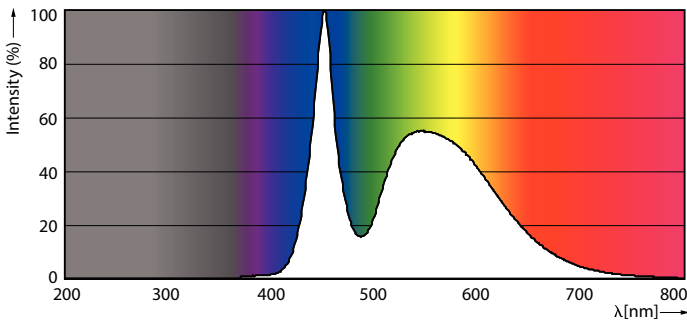

Photometric data

LEDtube 16W G13 765 CN I G

LEDtube 16W G13 765