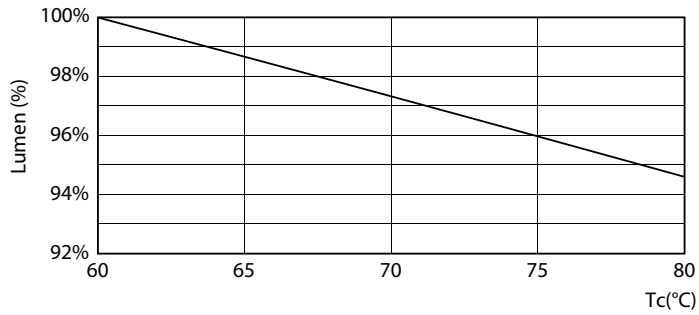

LEDtube 15K FailureRate

LEDtube 15K LumenVsTc