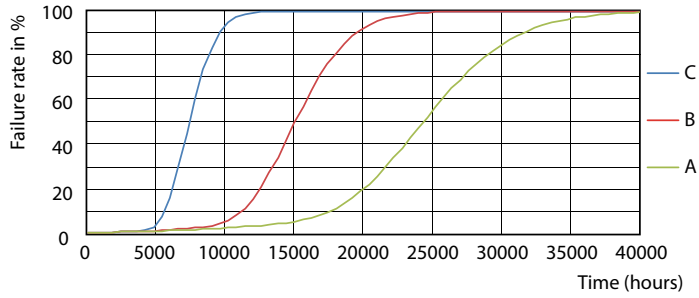

Product data

General information		Power Factor (Nom)		0.5
Cap-Base	G13 [Medium Bi-Pin Fluorescent]	Voltage (Nom)		220-240 V
EU RoHS compliant	Yes	Temperature		
Nominal Lifetime (Nom)	15000 h	T-Ambient (Max)		45 °C
Switching Cycle	50000X	T-Ambient (Min)		-20 °C
Light technical		T-Storage (Max)		65 °C
Color Code	765 [CCT of 6500K]	T-Storage (Min)		-40 °C
Beam Angle (Nom)	240 °	T-Case Maximum (Nom)		60 °C
Luminous Flux (Nom)	1600 lm	Controls and dimming		
Color Designation	Cool Daylight	Dimmable		No
Correlated Color Temperature (Nom)	6500 K	Mechanical and housing		
Luminous Efficacy (rated) (Nom)	100.00 lm/W	Product Length		1200 mm
Color Consistency	<7	Bulb Shape		Tube, double-ended
Color Rendering Index (Nom)	70	Approval and application		
LLMF At End Of Nominal Lifetime (Nom)	70 %	Energy Saving Product		Yes
Operating and electrical		Approval Marks		RoHS compliance KEMA Keur certificate
Input Frequency	50 to 60 Hz	Energy Consumption kWh/1000 h		16 kWh
Power (Nom)	16 W			
Starting Time (Nom)	0.5 s			
Warm Up Time to 60% Light (Nom)	0.5 s			

Photometric data

LEDtube 16W G13 765 CN I G

LEDtube 16W G13

LEDtube 16W G13 765

Ecofit Ledtubes T8

Lifetime

LEDtube 15K FailureRate

LEDtube 15K