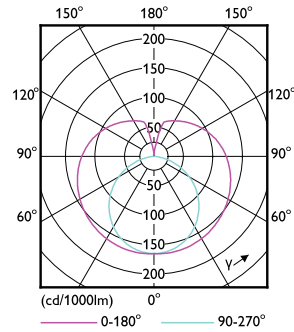

Photometric data

LEDtube 16W G13

LEDtube 16W G13 765