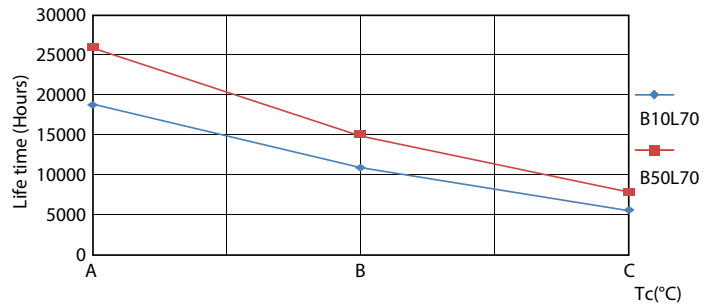

LEDtube 15K LifetimeVsTc