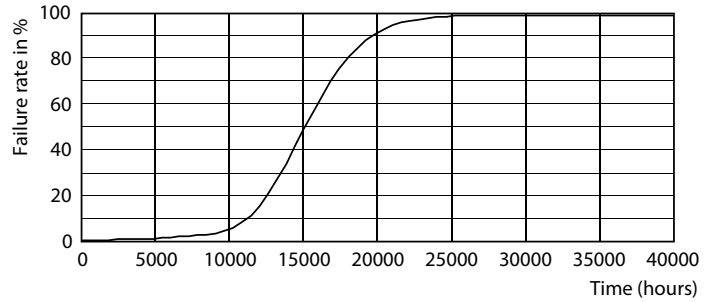

Product data

General information		Power Factor (Nom)		0.5
Cap-Base	G13 [Medium Bi-Pin Fluorescent]	Voltage (Nom)		220-240 V
EU RoHS compliant	Yes	Temperature		
Nominal Lifetime (Nom)	15000 h	T-Ambient (Max)		45 °C
Switching Cycle	50000X	T-Ambient (Min)		-20 °C
Light technical		T-Storage (Max)		65 °C
Color Code	765 [CCT of 6500K]	T-Storage (Min)		-40 °C
Beam Angle (Nom)	240 °	T-Case Maximum (Nom)		60 °C
Luminous Flux (Nom)	1600 lm	Controls and dimming		
Color Designation	Cool Daylight	Dimmable		No
Correlated Color Temperature (Nom)	6500 K	Mechanical and housing		
Luminous Efficacy (rated) (Nom)	100.00 lm/W	Product Length		1200 mm
Color Consistency	<7	Bulb Shape		Tube, double-ended
Color Rendering Index (Nom)	70	Approval and application		
LLMF At End Of Nominal Lifetime (Nom)	70 %	Energy Saving Product		Yes
Operating and electrical		Approval Marks		RoHS compliance KEMA Keur certificate
Input Frequency	50 to 60 Hz	Energy Consumption kWh/1000 h		16 kWh
Power (Nom)	16 W			
Starting Time (Nom)	0.5 s			
Warm Up Time to 60% Light (Nom)	0.5 s			

Photometric data

LEDtube 16W G13 765 CN I G

LEDtube 16W G13

LEDtube 16W G13 765

Ecofit Ledtubes T8

Lifetime

LEDtube 15K FailureRate

LEDtube 15K