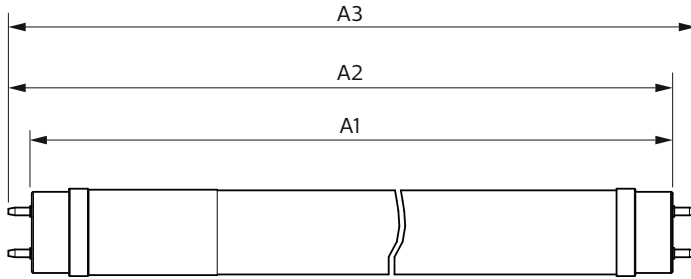

Ecofit Ledtubes T8

Product data

Full product code	694793919170300
Order product name	Ledtube DE 1200mm 16W 740 T8 G13
EAN/UPC - Product	6947939191703
Order code	929002351840
Numerator - Quantity Per Pack	1

Numerator - Packs per outer box	20
Material Nr. (12NC)	929002351840
Net Weight (Piece)	0.225 kg

Dimensional drawing

Product	A1	A2	A3
Ledtube DE 1200mm 16W 740 T8 G13	1198 mm	1205 mm	1212 mm

Ledtube DE 1200mm 16W 740 T8 G13