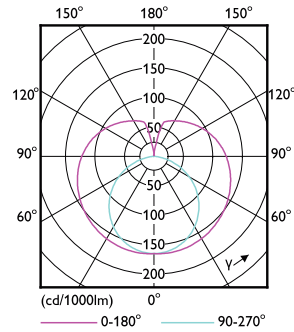

Photometric data

LEDtube 16W G13

LEDtube 16W G13 740