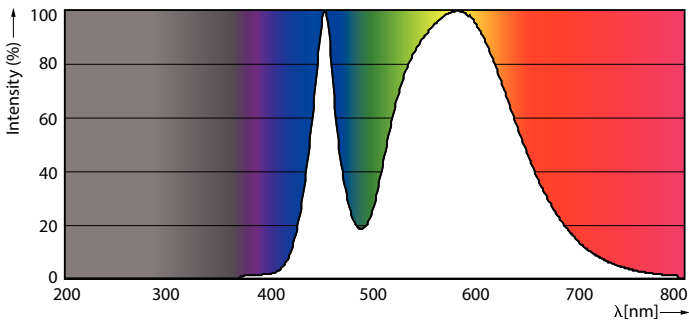

Photometric data

LEDtube 16W G13 740 CN I G

LEDtube 16W G13 740