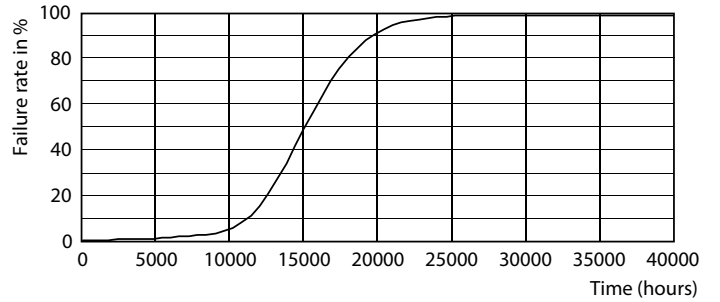

LEDtube 15K

Ecofit Ledtubes T8

Lifetime