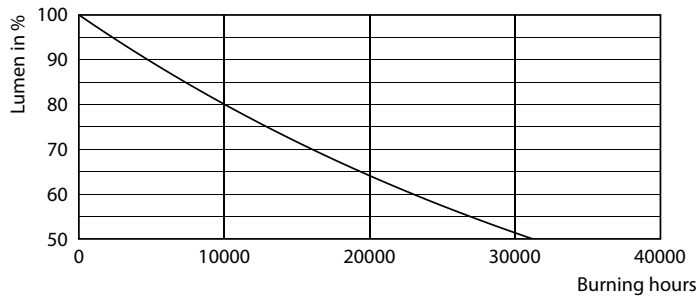

### Product data

General information		Power Factor (Nom)		0.5	
Cap-Base	G13 [ Medium Bi-Pin Fluorescent]	Voltage (Nom)		220-240 V	
EU RoHS compliant	Yes	<b>Temperature</b>			
Nominal Lifetime (Nom)	15000 h	T-Ambient (Max)		45 °C	
Switching Cycle	50000X	T-Ambient (Min)		-20 °C	
<b>Light technical</b>		T-Storage (Max)		65 °C	
Color Code	740 [ CCT of 4000K]	T-Storage (Min)		-40 °C	
Beam Angle (Nom)	240 °	T-Case Maximum (Nom)		60 °C	
Luminous Flux (Nom)	1600 lm	<b>Controls and dimming</b>			
Color Designation	Cool White (CW)	Dimmable		No	
Correlated Color Temperature (Nom)	4000 K	<b>Mechanical and housing</b>			
Luminous Efficacy (rated) (Nom)	100.00 lm/W	Product Length		1200 mm	
Color Consistency	<7	Bulb Shape		Tube, double-ended	
Color Rendering Index (Nom)	70	<b>Approval and application</b>			
LLMF At End Of Nominal Lifetime (Nom)	70 %	Energy Saving Product		Yes	
<b>Operating and electrical</b>		Approval Marks		RoHS compliance KEMA Keur certificate	
Input Frequency	50 to 60 Hz	Energy Consumption kWh/1000 h		16 kWh	
Power (Nom)	16 W				
Starting Time (Nom)	0.5 s				
Warm Up Time to 60% Light (Nom)	0.5 s				

## Lifetime

LEDtube 15K FailureRate

LEDtube 15K

LEDtube 15K LumenVsTc

LEDtube 15K LifetimeVsTc

LEDtube 15K