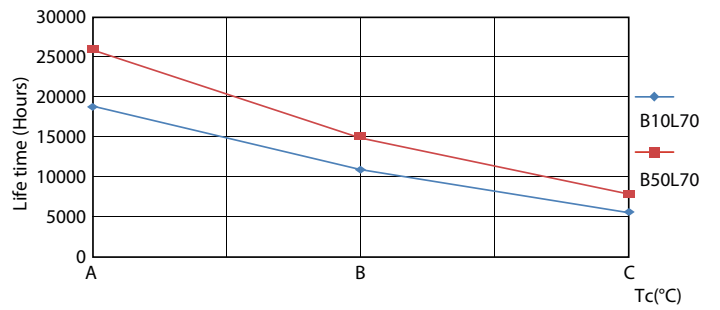

LEDtube 15K LifetimeVsTc