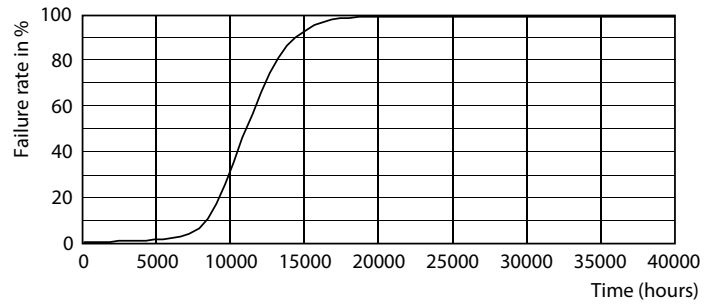

Essential LED bulbs

Lifetime

10K

10K