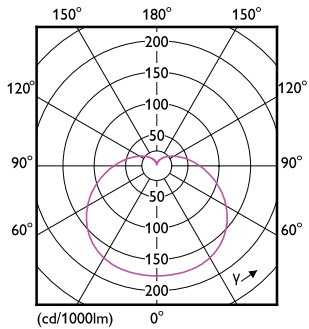

Product data

General information	
Cap-Base	E27 [E27]
EU RoHS compliant	Yes
Nominal Lifetime (Nom)	12000 h
Switching Cycle	50000X
Technical Type	12-95W

Light technical	
Color Code	830 [CCT of 3000K]
Beam Angle (Nom)	150 °
Luminous Flux (Nom)	1110 lm
Color Designation	White (WH)
Correlated Color Temperature (Nom)	3000 K
Luminous Efficacy (rated) (Nom)	92.00 lm/W
Color Consistency	<6
Color Rendering Index (Nom)	80
LLMF At End Of Nominal Lifetime (Nom)	70 %

Essential LED bulbs

Material Nr. (12NC)	929002324092
Net Weight (Piece)	0.044 kg

Dimensional drawing

ESS LEDBulb 12W E27 3000K HV 1PF/20 AR

Product	D	C
ESS LEDBulb 12W E27 3000K HV 1PF/20 AR	60 mm	108 mm

Photometric data