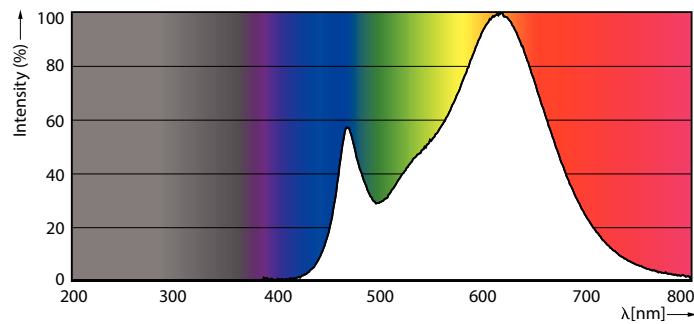

LEDbulb ECC 12W A60 E27 830 FR