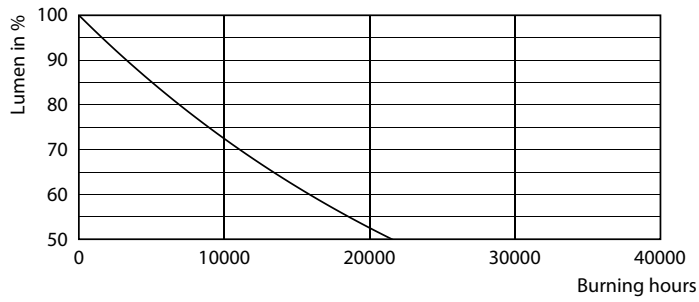

Essential LED bulbs

Lifetime

10K

10K