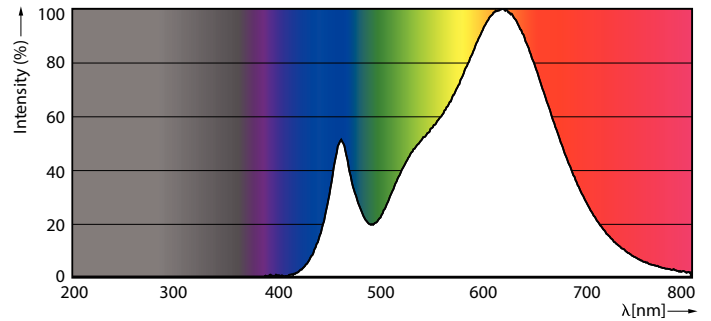

LEDbulb ECC 9W A60 E27 830 FR