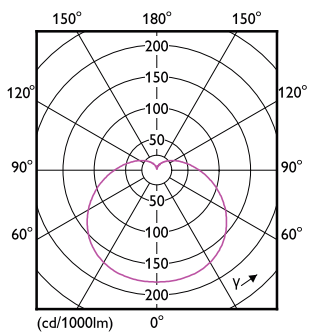

LEDbulb ECC 9W A60 E27 830 FR

LEDbulb ECC A60 9W E27 870lm 830 FR