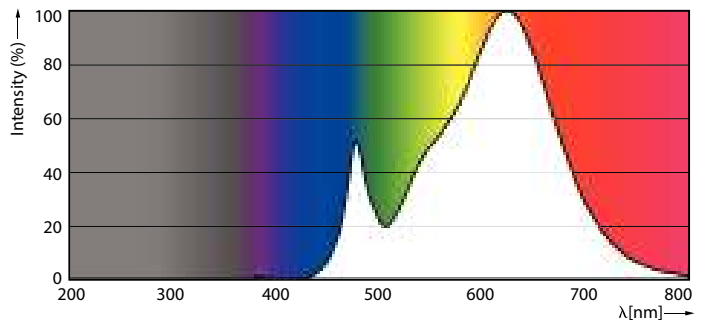

LEDbulb ESS 13W A19 E27 830 FR

LEDbulb ESS 13W A19 E27 830 FR