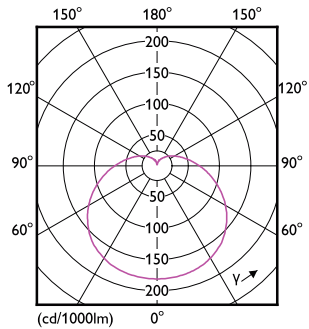

Product data

General information	
Cap-Base	E27 [E27]
EU RoHS compliant	Yes
Nominal Lifetime (Nom)	15000 h
Switching Cycle	50000X
Technical Type	12-100W

Light technical	
Color Code	830 [CCT of 3000K]
Beam Angle (Nom)	150 °
Luminous Flux (Nom)	1310 lm
Color Designation	White (WH)
Correlated Color Temperature (Nom)	3000 K
Luminous Efficacy (rated) (Nom)	109.00 lm/W
Color Consistency	<6
Color Rendering Index (Nom)	80
LLMF At End Of Nominal Lifetime (Nom)	70 %

Essential LED bulbs

Material Nr. (12NC)	929002312711
Net Weight (Piece)	0.060 kg

Dimensional drawing

ESS LEDBulb 12-100W E27 3000K 1PF/6 MX

Product	D	C
ESS LEDBulb 12-100W E27 3000K 1PF/6 MX	60 mm	108 mm

Photometric data