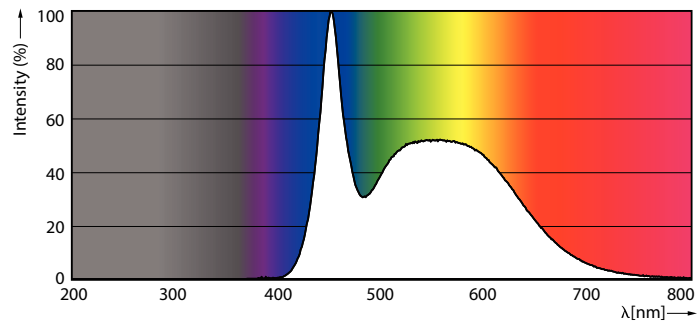

Photometric data

LEDbulb ESS 11W A19 E27 865 FR

LEDbulb ESS 11W A19 E27 865 FR