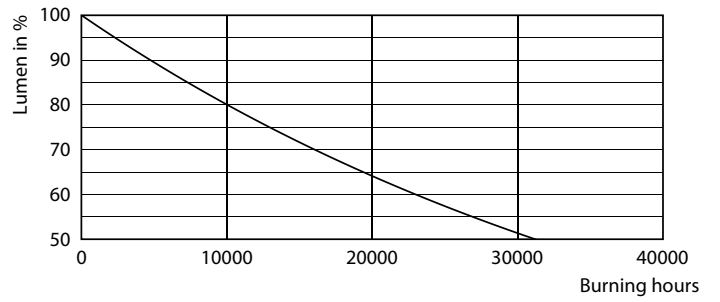

Product data

General information	
Cap-Base	E27 [E27]
EU RoHS compliant	Yes
Nominal Lifetime (Nom)	15000 h
Switching Cycle	50000X
Technical Type	11-75W
Light technical	
Color Code	865 [CCT of 6500K]
Beam Angle (Nom)	150 °
Luminous Flux (Nom)	910 lm
Color Designation	Cool Daylight
Correlated Color Temperature (Nom)	6500 K
Luminous Efficacy (rated) (Nom)	82.00 lm/W
Color Consistency	<6
Color Rendering Index (Nom)	80
LLMF At End Of Nominal Lifetime (Nom)	70 %
Operating and electrical	
Input Frequency	50 to 60 Hz
Power (Nom)	11 W
Lamp Current (Nom)	175 mA

Wattage Equivalent	75 W
Starting Time (Nom)	0.5 s
Warm Up Time to 60% Light (Nom)	0.5 s
Power Factor (Nom)	0.5
Voltage (Nom)	100-130 V
Temperature	
T-Case Maximum (Nom)	95 °C
Controls and dimming	
Dimmable	No
Mechanical and housing	
Bulb Finish	Frosted
Bulb Shape	A19 (A19)
Approval and application	
Energy Consumption kWh/1000 h	- kWh
Product data	
Full product code	871869970289200
Order product name	Standard 11A19/LED/865/FR/P/ND 1PF/6 NL

Standard 11A19/LED/865/FR/P/ND 1PF/6 NL

Product	D	C
Standard 11A19/LED/865/FR/P/ND 1PF/6 NL	60 mm	108 mm

Photometric data

LEDbulb ESS 11W A19 E27 865 FR

LEDbulb ESS 11W A19 E27 865 FR

LEDbulb ESS A19 11W E27 910lm 865 FR

Standard LED bulbs

Lifetime

Life Expectancy Diagram

Lumen Maintenance Diagram