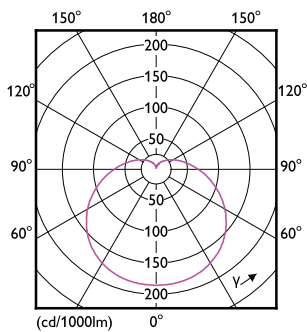

Product data

General information	
Cap-Base	E27 [E27]
EU RoHS compliant	Yes
Nominal Lifetime (Nom)	15000 h
Switching Cycle	50000X
Technical Type	11-75W
Light technical	
Color Code	865 [CCT of 6500K]
Beam Angle (Nom)	150 °
Luminous Flux (Nom)	910 lm
Color Designation	Cool Daylight
Correlated Color Temperature (Nom)	6500 K
Luminous Efficacy (rated) (Nom)	82.00 lm/W
Color Consistency	<6
Color Rendering Index (Nom)	80
LLMF At End Of Nominal Lifetime (Nom)	70 %
Operating and electrical	
Input Frequency	50 to 60 Hz
Power (Nom)	11 W
Lamp Current (Nom)	175 mA

Wattage Equivalent	75 W
Starting Time (Nom)	0.5 s
Warm Up Time to 60% Light (Nom)	0.5 s
Power Factor (Nom)	0.5
Voltage (Nom)	100-130 V
Temperature	
T-Case Maximum (Nom)	95 °C
Controls and dimming	
Dimmable	No
Mechanical and housing	
Bulb Finish	Frosted
Bulb Shape	A19 (A19)
Approval and application	
Energy Consumption kWh/1000 h	- kWh
Product data	
Full product code	871869970289200
Order product name	Standard 11A19/LED/865/FR/P/ND 1PF/6 NL

Standard 11A19/LED/865/FR/P/ND 1PF/6 NL

Product	D	C
Standard 11A19/LED/865/FR/P/ND 1PF/6 NL	60 mm	108 mm

Photometric data

LEDbulb ESS 11W A19 E27 865 FR

LEDbulb ESS 11W A19 E27 865 FR

LEDbulb ESS A19 11W E27 910lm 865 FR

Standard LED bulbs

Lifetime

Life Expectancy Diagram

Lumen Maintenance Diagram