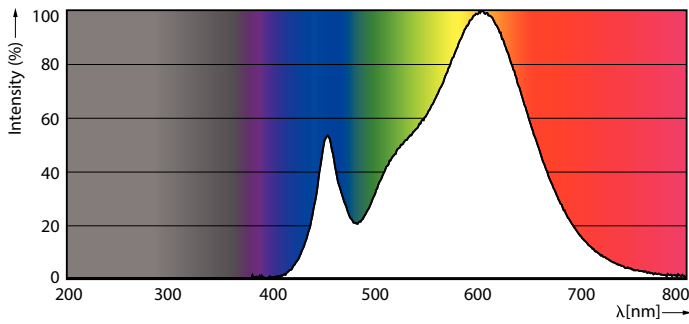

LEDbulb ESS 5W A19 E27 830 FR