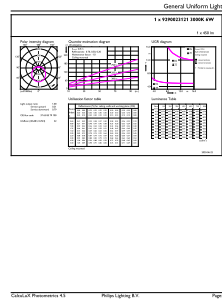

LEDbulb ESS 5W A19 E27 830 FR