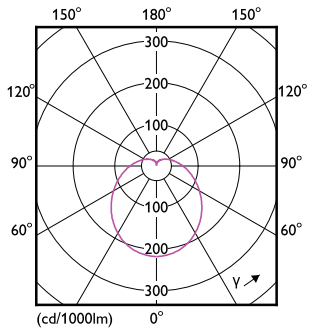

Photometric data

LEDbulb ESS A19 5W E27 450lm 830 FR