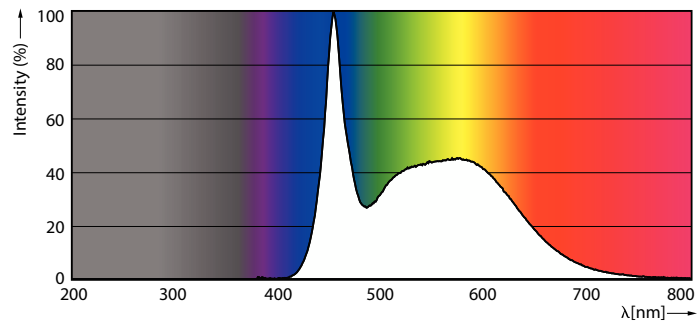

Photometric data

LEDbulb GM 1 13W A65 E27 865 FR-POC