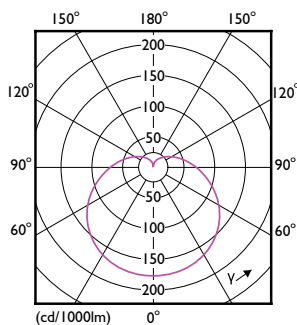

Product data

| General information | |
|---------------------------------------|---------------------|
| Cap-Base | E27 [E27] |
| EU RoHS compliant | Yes |
| Nominal Lifetime (Nom) | 15000 h |
| Switching Cycle | 50000X |
| Flux measurement reference | Sphere |
| Light technical | |
| Color Code | 865 [CCT of 6500K] |
| Beam Angle (Nom) | 150 ° |
| Luminous Flux (Nom) | 1521 lm |
| Color Designation | Cool Daylight |
| Correlated Color Temperature (Nom) | 6500 K |
| Luminous Efficacy (rated) (Nom) | 117.00 lm/W |
| Color Consistency | <6 |
| Color Rendering Index (Nom) | 80 |
| LLMF At End Of Nominal Lifetime (Nom) | 70 % |
| Operating and electrical | |
| Input Frequency | 50 to 60 Hz |
| Power (Nom) | 13 W |
| Lamp Current (Nom) | 105 mA |
| Wattage Equivalent | 100 W |

| | |
|---------------------|--------------|
| Material Nr. (12NC) | 929002307068 |
| Net Weight (Piece) | 0.050 kg |

Dimensional drawing

ESS LEDBulb 13-100W E27 6500K 1CT/12 TR

| Product | D | C |
|---|-------|--------|
| ESS LEDBulb 13-100W E27 6500K 1CT/12 TR | 60 mm | 120 mm |

Photometric data

LEDbulb GM 1 13W A65 E27 865 FR-POC

LEDbulb GM 1 A65 13W E27 865 FR-LDD

LEDbulb GM 1 13W A65 E27 865 FR-GUL

Essential LED

Lifetime

Life Expectancy Diagram

Lumen Maintenance Diagram