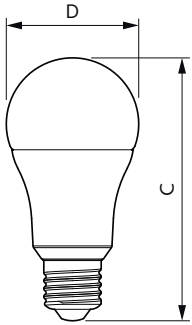

Product data

| General information | |
|---------------------------------------|---------------------|
| Cap-Base | E27 [E27] |
| EU RoHS compliant | Yes |
| Nominal Lifetime (Nom) | 15000 h |
| Switching Cycle | 50000X |
| Flux measurement reference | Sphere |
| Light technical | |
| Color Code | 865 [CCT of 6500K] |
| Beam Angle (Nom) | 150 ° |
| Luminous Flux (Nom) | 1521 lm |
| Color Designation | Cool Daylight |
| Correlated Color Temperature (Nom) | 6500 K |
| Luminous Efficacy (rated) (Nom) | 117.00 lm/W |
| Color Consistency | <6 |
| Color Rendering Index (Nom) | 80 |
| LLMF At End Of Nominal Lifetime (Nom) | 70 % |
| Operating and electrical | |
| Input Frequency | 50 to 60 Hz |
| Power (Nom) | 13 W |
| Lamp Current (Nom) | 105 mA |
| Wattage Equivalent | 100 W |

| Starting Time (Nom) | 0.5 s |
|---------------------------------|---|
| Warm Up Time to 60% Light (Nom) | 0.5 s |
| Power Factor (Nom) | 0.51 |
| Voltage (Nom) | 220-240 V |
| Temperature | |
| T-Case Maximum (Nom) | 95 °C |
| Controls and dimming | |
| Dimmable | No |
| Mechanical and housing | |
| Bulb Finish | Frosted |
| Bulb Shape | A65 [A 65mm] |
| Approval and application | |
| Energy Efficiency Class | E |
| Energy Consumption kWh/1000 h | 13 kWh |
| EPREL Registration Number | 696293 |
| Product data | |
| Full product code | 871869677016000 |
| Order product name | ESS LEDBulb 13-100W E27 6500K 1CT/12 TR |

| | |
|---------------------|--------------|
| Material Nr. (12NC) | 929002307068 |
| Net Weight (Piece) | 0.050 kg |

Dimensional drawing

ESS LEDBulb 13-100W E27 6500K 1CT/12 TR

| Product | D | C |
|---|-------|--------|
| ESS LEDBulb 13-100W E27 6500K 1CT/12 TR | 60 mm | 120 mm |