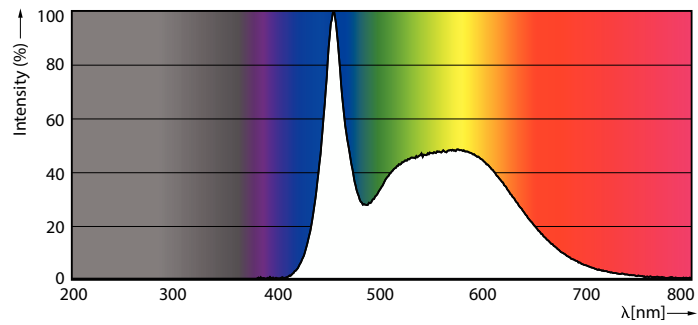

Photometric data

LEDbulb GM 1 8W A60 E27 865 FR-POC