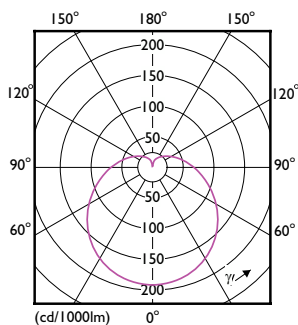

LEDbulb GM 1 A60 8W E27 865 FR-LDD

General Uniform Lighting

LEDbulb GM 1 8W A60 E27 865 FR-GUL