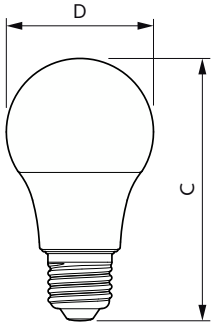

Essential LED

EAN/UPC - Product	8718699622206
Order code	929002306467
Numerator - Quantity Per Pack	1
Numerator - Packs per outer box	12

Material Nr. (12NC)	929002306467
Net Weight (Piece)	0.060 kg

Dimensional drawing

LEDBulb 8-60W E27 6500K 1PF/12 TR

Product	D	C
LEDBulb 8-60W E27 6500K 1PF/12 TR	60 mm	108 mm