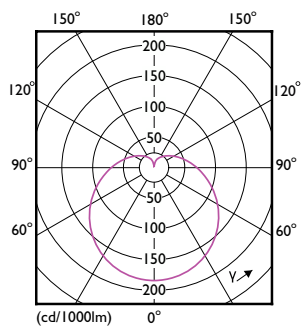

LEDbulb EU A60 8W E27 827 FR-LDD