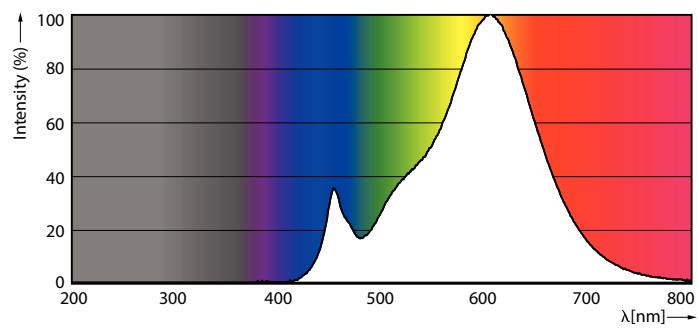

Photometric data

LEDbulb EU 8W A60 E27 827 FR-POC

LEDbulb EU 8W A60 E27 827 FR-GUL