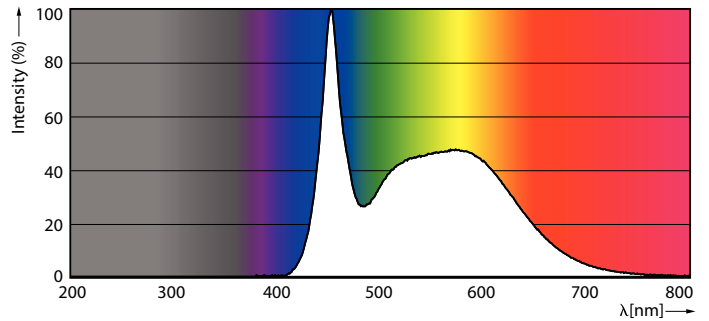

LEDbulb GM 1 5W A60 E27 865 FR-POC