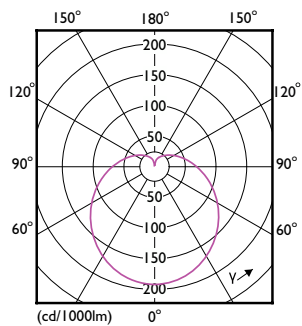

LEDbulb GM 1 5W A60 E27 865 FR-GUL

LEDbulb GM 1 A60 5W E27 865 FR-LDD