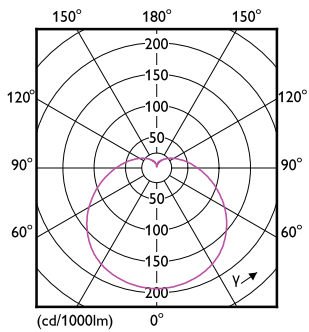

Photometric data

LEDbulb GM A65 13W E27 865 FR-LDD