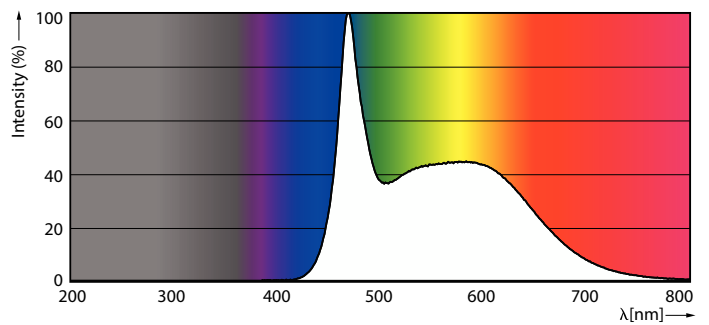

LEDbulb GM 13W A65 E27 865 FR-POC

© 2022 Philips Lighting B.V. Page 11

LEDbulb GM 13W A65 E27 865 FR-GUL