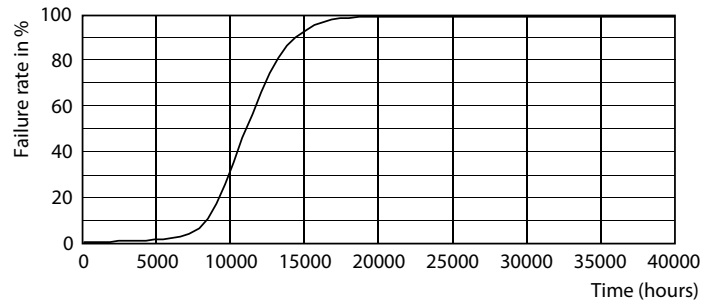

Essential LED

Lifetime

10K

10K