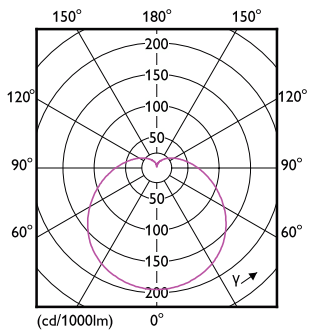

Photometric data

LEDbulb GM A65 13W E27 830 FR-LDD