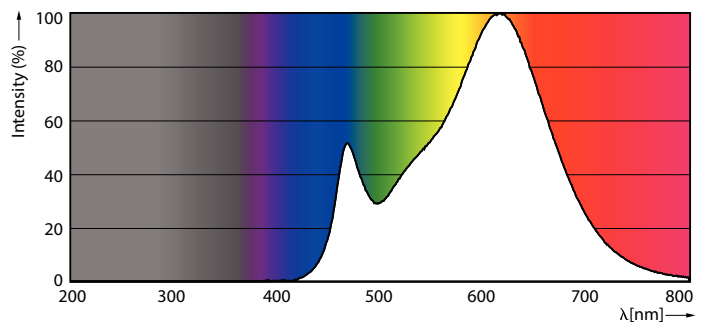

LEDbulb GM 13W A65 E27 830 FR-POC

© 2022 Philips Lighting B.V. Page 11

LEDbulb GM 13W A65 E27 830 FR-GUL