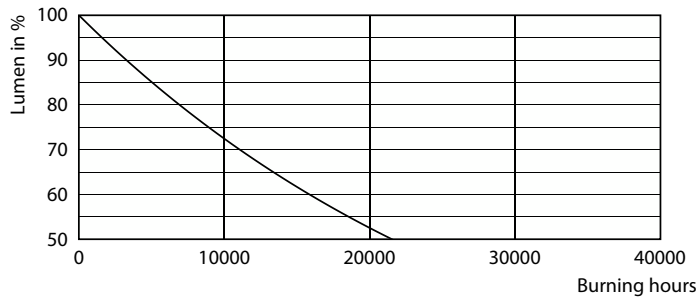

Essential LED

Lifetime

10K

10K