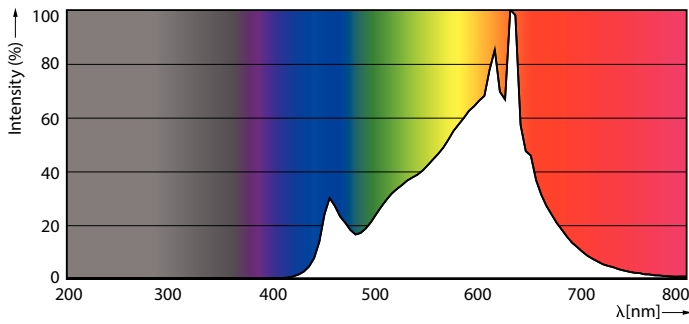

LEDbulb 14W A21 E26 927 FR

LEDbulb 14W A21 E26 927 FR