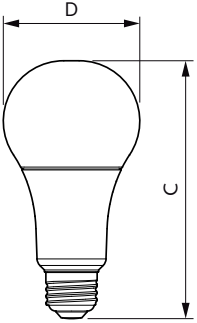

| Product data | |
|---------------------------------|---------------------------------------|
| Order product name | 14A21/LED/927/P/E26/3WAY ND 4/1FB T20 |
| EAN/UPC - Product | 046677556945 |
| Order code | 929002285005 |
| Numerator - Quantity Per Pack | 1 |
| Numerator - Packs per outer box | 4 |

LED 3-Way

| | |
|---------------------|--------------|
| Material Nr. (12NC) | 929002285005 |
| Net Weight (Piece) | 0.096 kg |

Dimensional drawing

14A21/LED/927/P/E26/3WAY ND 4/1FB T20

| Product | D | C |
|---------------------------------------|---------|----------|
| 14A21/LED/927/P/E26/3WAY ND 4/1FB T20 | 70.6 mm | 133.1 mm |