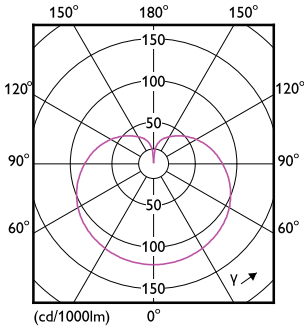

| Light technical | |
|---------------------------------------|---------------------|
| Color Code | 927 [CCT of 2700K] |
| Beam Angle (Nom) | 250 ° |
| Luminous Flux (Nom) | 1600-800-450 lm |
| Color Designation | Warm White (WW) |
| Correlated Color Temperature (Nom) | 2700 K |
| Luminous Efficacy (rated) (Nom) | 114.00 lm/W |
| Color Consistency | <4 |
| Color Rendering Index (Nom) | 90 |
| LLMF At End Of Nominal Lifetime (Nom) | 70 % |

LED 3-Way

| | |
|---------------------|--------------|
| Material Nr. (12NC) | 929002285005 |
| Net Weight (Piece) | 0.096 kg |

Dimensional drawing

14A21/LED/927/P/E26/3WAY ND 4/1FB T20

| Product | D | C |
|---------------------------------------|---------|----------|
| 14A21/LED/927/P/E26/3WAY ND 4/1FB T20 | 70.6 mm | 133.1 mm |

Photometric data

LEDbulb 14W A21 E26 927 FR

LEDbulb A21 E26 1600lm FR

LEDbulb 14W A21 E26 927 FR

LED 3-Way

Lifetime

Life Expectancy Diagram

Lumen Maintenance Diagram