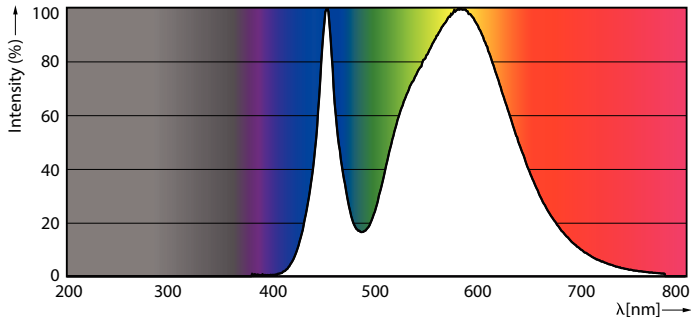

TrueForce LED Public (Road – SON)

Photometric data

LEDTForce Road 68W Tshape E40 740