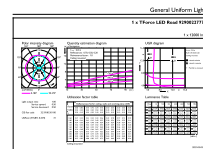

LEDTForce Road 68W Tshape E40 740