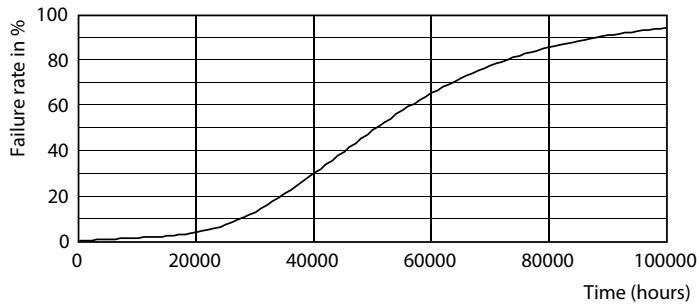

Lifetime

50K