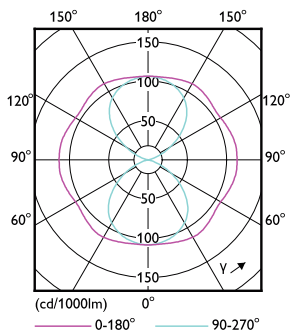

Photometric data

LEDTForce Road 68W Tshape E40

LEDTForce Road 68W Tshape E40 740