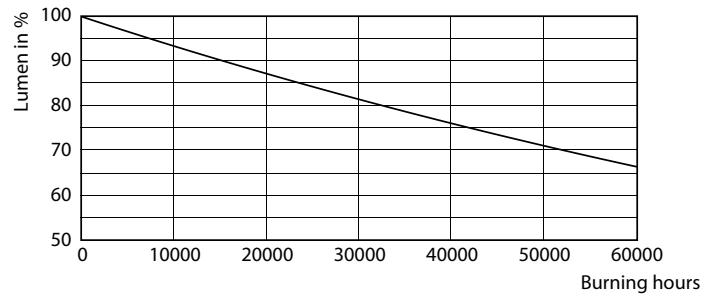

TrueForce LED Public (Road – SON)

Photometric data

Lifetime

50K