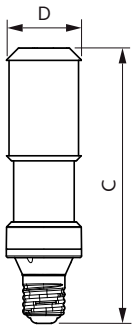

## Dimensional drawing

TrueForce LED Road 68W E40 740 MV

Product	D	C
TrueForce LED Road 68W E40 740 MV	71 mm	262 mm