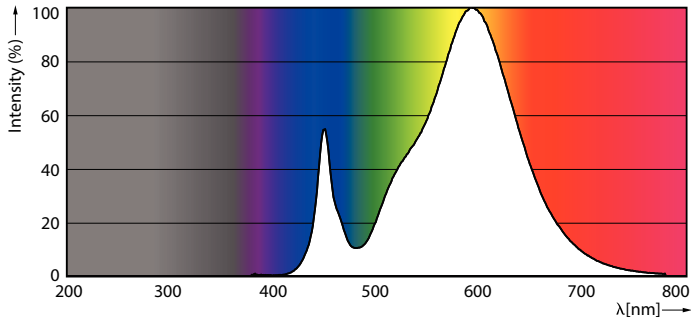

TrueForce LED Public (Road – SON)

Photometric data

LEDTForce Road 68W Tshape E40 730