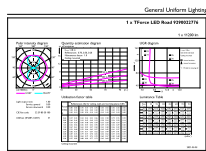

Photometric data

LEDTForce Road 68W Tshape E40 730

LEDTForce Road 68W Tshape E40