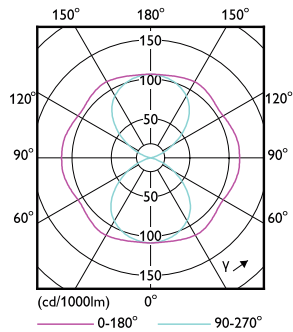

LEDTForce Road 68W Tshape E40 730

LEDTForce Road 68W Tshape E40