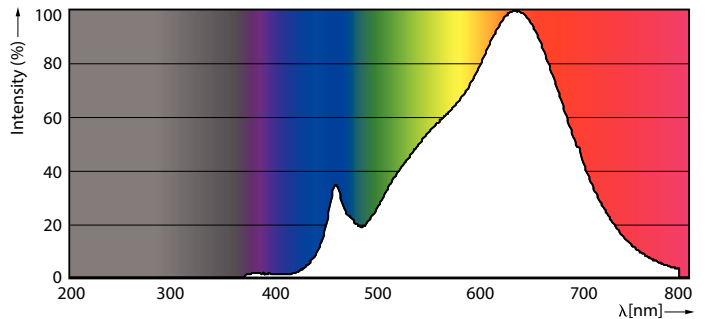

Product data

General information	
Cap-Base	G53 [G53]
EU RoHS compliant	Yes
Nominal Lifetime (Nom)	40000 h
Switching Cycle	50000X
Technical Type	15-75W
Light technical	
Color Code	927 [CCT of 2700K]
Beam Angle (Nom)	24 °
Luminous Flux (Nom)	950 lm
Luminous Intensity (Nom)	3500 cd
Color Designation	Warm White (WW)
Correlated Color Temperature (Nom)	2700 K
Luminous Efficacy (rated) (Nom)	63.00 lm/W

Dimensional drawing

MAS LED ExpertColor 15-75W 927 AR111 24D

Product	D	C
MAS LED ExpertColor 15-75W 927 AR111 24D	111 mm	62 mm

Photometric data

LEDspots 75W G53 AR111 927 24D

LEDspots 75W G53 AR111 927

MASTER LEDspot LV AR111