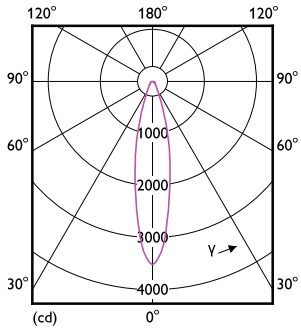

Dimensional drawing

MAS LED ExpertColor 15-75W 927 AR111 24D

Product	D	C
MAS LED ExpertColor 15-75W 927 AR111 24D	111 mm	62 mm

Photometric data

LEDspots 75W G53 AR111 927 24D

LEDspots 75W G53 AR111 927

MASTER LEDspot LV AR111

Photometric data

LEDspots 75W G53 AR111 927 24D

Lifetime

Life Expectancy Diagram

Lumen Maintenance Diagram