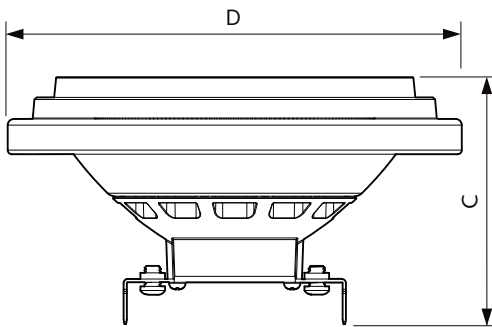

MASTER LEDspot LV AR111

Temperature

T-Case Maximum (Nom)	74 °C

Controls and dimming

Dimmable	Yes

Mechanical and housing

Bulb Shape	AR111

Approval and application

Suitable For Accent Lighting	Yes
Energy Consumption kWh/1000 h	17 kWh

Product data

Full product code	871869969091500
Order product name	MAS LED ExpertColor 15-75W 927 AR111 24D
EAN/UPC - Product	8718699690915
Order code	929002239008
Numerator - Quantity Per Pack	1
Numerator - Packs per outer box	6
Material Nr. (12NC)	929002239008
Net Weight (Piece)	0.160 kg

Dimensional drawing

MAS LED ExpertColor 15-75W 927 AR111 24D

Product	D	C
MAS LED ExpertColor 15-75W 927 AR111 24D	111 mm	62 mm

Photometric data

LEDspots 75W G53 AR111 927 24D