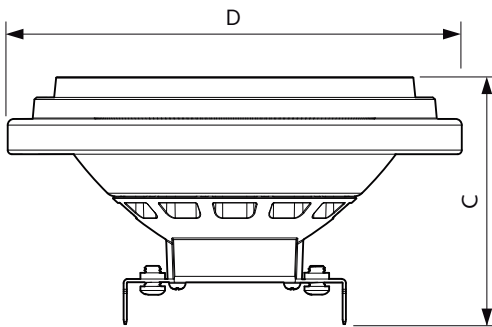

MASTER LEDspot LV AR111

Temperature

T-Case Maximum (Nom)	70 °C

Controls and dimming

Dimmable	Yes

Mechanical and housing

Bulb Shape	AR111

Approval and application

Suitable For Accent Lighting	Yes
Energy Consumption kWh/1000 h	13 kWh

Product data

Full product code	871869969087800
Order product name	MAS LED ExpertColor 11-50W 927 AR111 40D
EAN/UPC - Product	8718699690878
Order code	929002238808
Numerator - Quantity Per Pack	1
Numerator - Packs per outer box	6
Material Nr. (12NC)	929002238808
Net Weight (Piece)	0.160 kg

Dimensional drawing

MAS LED ExpertColor 11-50W 927 AR111 40D

Product	D	C
MAS LED ExpertColor 11-50W 927 AR111 40D	111 mm	62 mm

Photometric data

Calculator: Photometric Data - Page 111

LEDspots 50W G53 AR111 927 40D