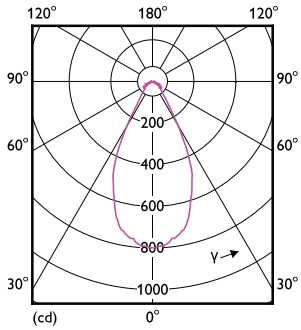

Dimensional drawing

MAS LED ExpertColor 11-50W 927 AR111 40D

Product	D	C
MAS LED ExpertColor 11-50W 927 AR111 40D	111 mm	62 mm

Photometric data

Calculator: Photometric Data - Page 111

LEDspots 50W G53 AR111 927 40D

LEDspots 50W G53 AR111 927

MASTER LEDspot LV AR111

Photometric data

LEDspots 50W G53 AR111 927 40D

Lifetime

Life Expectancy Diagram

Lumen Maintenance Diagram