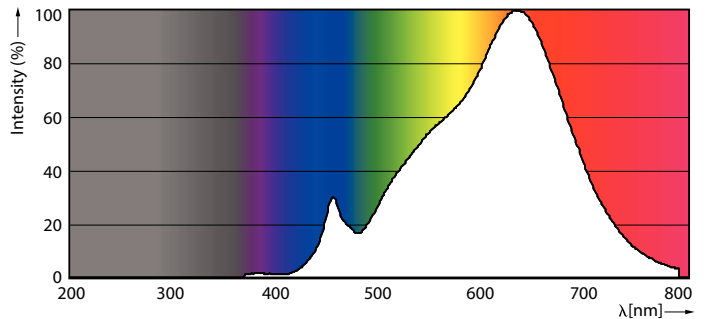

Product data

General information	
Cap-Base	G53 [G53]
EU RoHS compliant	Yes
Nominal Lifetime (Nom)	40000 h
Switching Cycle	50000X
Technical Type	11-50W
Light technical	
Color Code	927 [CCT of 2700K]
Beam Angle (Nom)	40 °
Luminous Flux (Nom)	650 lm
Luminous Intensity (Nom)	1300 cd
Color Designation	Warm White (WW)
Correlated Color Temperature (Nom)	2700 K
Luminous Efficacy (rated) (Nom)	59.00 lm/W

Suitable For Accent Lighting	Yes
Energy Consumption kWh/1000 h	13 kWh

Product data

Full product code	871869969087800
Order product name	MAS LED ExpertColor 11-50W 927 AR111 40D
EAN/UPC - Product	8718699690878
Order code	929002238808
Numerator - Quantity Per Pack	1
Numerator - Packs per outer box	6
Material Nr. (12NC)	929002238808
Net Weight (Piece)	0.160 kg

Dimensional drawing

MAS LED ExpertColor 11-50W 927 AR111 40D

Product	D	C
MAS LED ExpertColor 11-50W 927 AR111 40D	111 mm	62 mm

Photometric data

Calculator: Photometric Data - Page 111

LEDspots 50W G53 AR111 927 40D

LEDspots 50W G53 AR111 927

MASTER LEDspot LV AR111

Photometric data

LEDspots 50W G53 AR111 927 40D

Lifetime

Life Expectancy Diagram

Lumen Maintenance Diagram