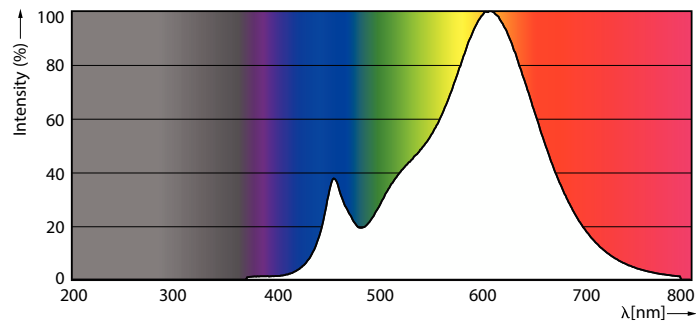

LEDspots K 50W PAR16 GU10 827 36D-POC