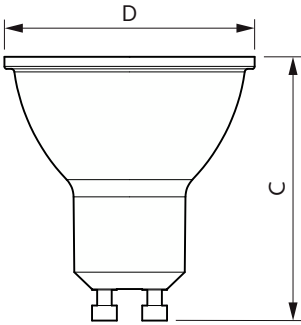

### Product data

General information	
Cap-Base	GU10 [ GU10]
EU RoHS compliant	Yes
Nominal Lifetime (Nom)	15000 h
Switching Cycle	50000X
Light technical	
Color Code	827 [ CCT of 2700K]
Beam Angle (Nom)	36 °
Luminous Flux (Nom)	375-188-75 lm
Luminous Intensity (Nom)	600 cd
Color Designation	Warm White (WW)
Correlated Color Temperature (Nom)	2700 K
Luminous Efficacy (rated) (Nom)	75.00 lm/W
Color Consistency	<6
Color Rendering Index (Nom)	80
LLMF At End Of Nominal Lifetime (Nom)	70 %
Operating and electrical	
Input Frequency	50 to 60 Hz
Power (Nom)	5 2 0.8 W
Wattage Equivalent	50 W

Starting Time (Nom)	0.5 s
Warm Up Time to 60% Light (Nom)	0.5 s
Power Factor (Nom)	0.4
Voltage (Nom)	100-240 V
Temperature	
T-Case Maximum (Nom)	80 °C
Controls and dimming	
Dimmable	No
Mechanical and housing	
Bulb Shape	PAR16 [ PAR 2 inch]
Approval and application	
Suitable For Accent Lighting	Yes
Product data	
Full product code	871951433275100
Order product name	LEDspot GU10 SSW 3step 50W WW MV 1PF/6
EAN/UPC - Product	8719514332751
Order code	929002228441

## Dimensional drawing

LEDspot GU10 SSW 3step 50W WW MV 1PF/6

Product	D	C
LEDspot GU10 SSW 3step 50W WW MV 1PF/6	50 mm	54 mm