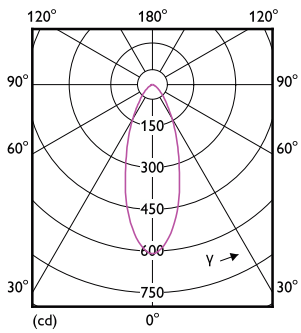

Photometric data

LEDspots K 50W PAR16 GU10 827 36D-LDD