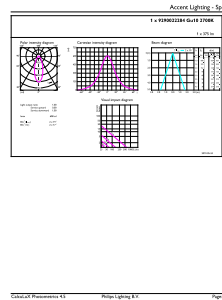

# SceneSwitch LEDspot

Numerator - Quantity Per Pack	1
Numerator - Packs per outer box	6
Material Nr. (12NC)	929002228441

Net Weight (Piece)	0.028 kg
--------------------	----------

## Dimensional drawing

LEDspot GU10 SSW 3step 50W WW MV 1PF/6

Product	D	C
LEDspot GU10 SSW 3step 50W WW MV 1PF/6	50 mm	54 mm

## Photometric data

LEDspots K 50W PAR16 GU10 827 36D-LDD

LEDspots K 50W PAR16 GU10 827 36D 3-ADL

LEDspots K 50W PAR16 GU10 827 36D-POC