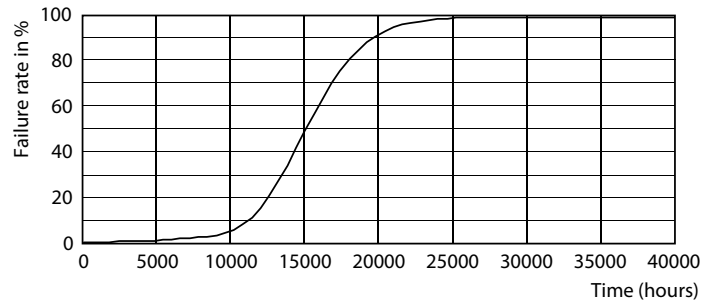

CLA LED GOLD