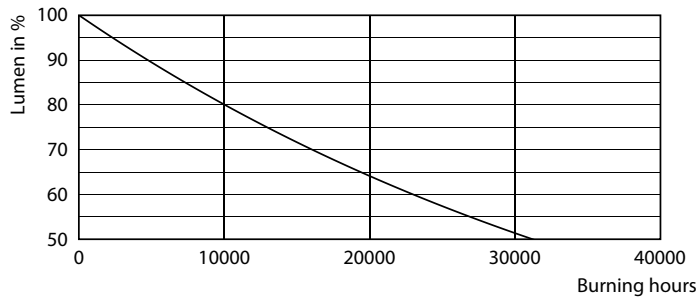

Premium LED candles & lusters Vintage Filament

Photometric data

CLA PHOTOMETRIC DATA Page 1 of 1

CLA LED Luster D 3,5-15W P45 E27 GOLD SP

Lifetime

CLA LED GOLD