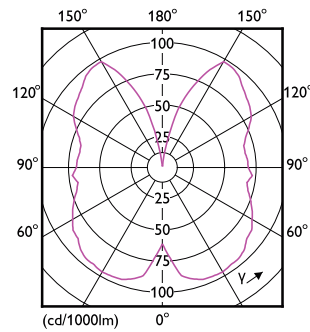

Product data

General information		LLMF At End Of Nominal Lifetime (Nom)	
Cap-Base	E27 [E27]		70 %
EU RoHS compliant	Yes	Operating and electrical	
Nominal Lifetime (Nom)	15000 h	Input Frequency	50 to 60 Hz
Switching Cycle	20000X	Power (Nom)	3.5 W
Technical Type	3.5-15W	Lamp Current (Nom)	22 mA
Light technical		Wattage Equivalent	15 W
Color Code	820 [CCT of 2000K]	Starting Time (Nom)	0.5 s
Beam Angle (Nom)	332 °	Warm Up Time to 60% Light (Nom)	0.5 s
Luminous Flux (Nom)	136 lm	Power Factor (Nom)	0.7
Color Designation	Flame	Voltage (Nom)	220-240 V
Correlated Color Temperature (Nom)	2000 K	Temperature	
Luminous Efficacy (rated) (Nom)	38.00 lm/W	T-Case Maximum (Nom)	38 °C
Color Consistency	<6		
Color Rendering Index (Nom)	80		

Dimensional drawing

LED classic 3.5W P45 E27 GOLD SP D 1PF/6

Product	D	C
LED classic 3.5W P45 E27 GOLD SP D 1PF/6	45 mm	80 mm

Photometric data

CLA LED GOLD

CLA LED GOLD

Premium LED candles & lusters Vintage Filament