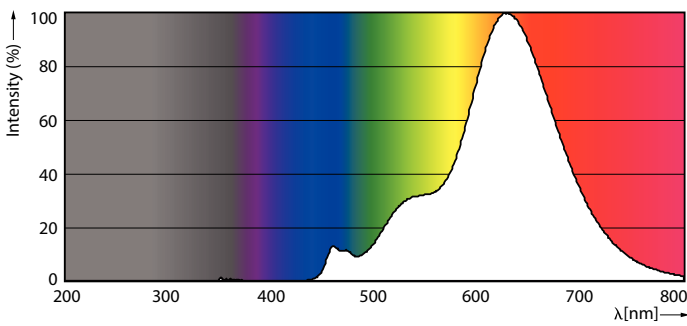

Photometric data

CLA LED GOLD