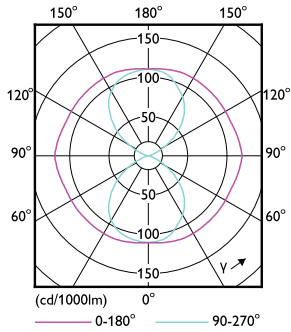

TrueForce LED Public (Road – SON)

Photometric data

LEDTForce Road 55W Others E40-LDD.eps