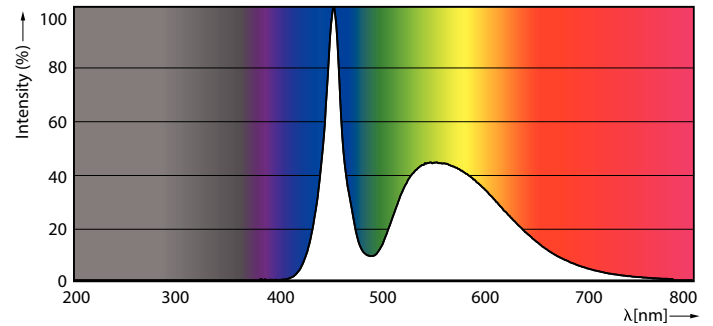

TrueForce LED Public (Road – SON)

Temperature	
T-Case Maximum (Nom)	97 °C
Controls and dimming	
Dimmable	No
Mechanical and housing	
Bulb Finish	Clear
Bulb Shape	Others
Approval and application	
Energy Efficiency Class	C
Energy Consumption kWh/1000 h	55 kWh

EPREL Registration Number	406199
Product data	
Full product code	871869967481600
Order product name	TrueForce LED Road 55W E40 765 MV
EAN/UPC - Product	8718699674816
Order code	929002068808
Numerator - Quantity Per Pack	1
Numerator - Packs per outer box	6
Material Nr. (12NC)	929002068808
Net Weight (Piece)	0.430 kg

Dimensional drawing

Product	D	C
TrueForce LED Road 55W E40 765 MV	71 mm	262 mm

Photometric data

LEDTForce Road 55W Others E40 765-GUL

LEDTForce Road 55W Others E40 765-POC