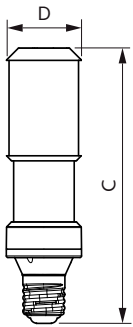

Warnings and Safety

- Installation should always be performed by a qualified electrician or installer. Use the installation guide for instructions.

Product data

General information	
Cap-Base	E40 [E40]
EU RoHS compliant	Yes
Nominal Lifetime (Nom)	50000 h
Switching Cycle	50000X
Technical Type	55-100W
Flux measurement reference	Sphere
Light technical	
Color Code	765 [CCT of 6500K]
Luminous Flux (Nom)	9000 lm
Color Designation	Cool Daylight
Correlated Color Temperature (Nom)	6500 K
Luminous Efficacy (rated) (Nom)	163.00 lm/W
Color Consistency	<6

Dimensional drawing

TrueForce LED Road 55W E40 765 MV

Product	D	C
TrueForce LED Road 55W E40 765 MV	71 mm	262 mm

Photometric data

LEDTForce Road 55W Others E40 765-GUL

LEDTForce Road 55W Others E40 765-POC