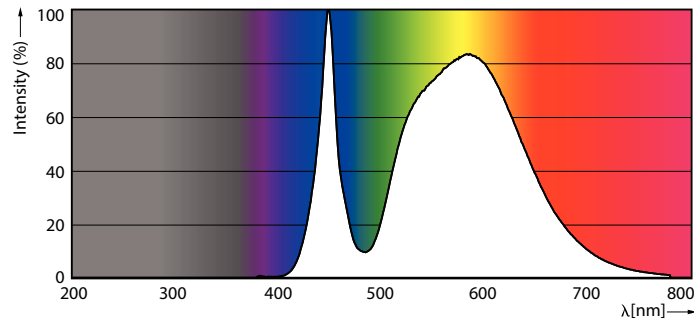

TrueForce LED Public (Road – SON)

Temperature	
T-Case Maximum (Nom)	95 °C
Controls and dimming	
Dimmable	No
Mechanical and housing	
Bulb Finish	Clear
Bulb Shape	Others
Approval and application	
Energy Efficiency Class	C
Energy Consumption kWh/1000 h	35 kWh

EPREL Registration Number	406196
Product data	
Full product code	871869967485400
Order product name	TrueForce LED Road 35W E27 740 MV
EAN/UPC - Product	8718699674854
Order code	929002068508
Numerator - Quantity Per Pack	1
Numerator - Packs per outer box	6
Material Nr. (12NC)	929002068508
Net Weight (Piece)	0.230 kg

Dimensional drawing

Product	D	C
TrueForce LED Road 35W E27 740 MV	61 mm	200 mm

Photometric data

LEDForce Road 35W Others E27 740-POC