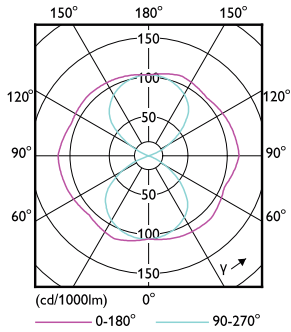

TrueForce LED Public (Road – SON)

Photometric data

LEDTForce Road 35W Others E27-LDD