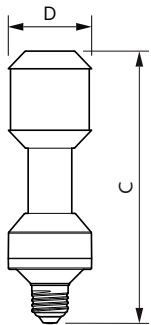

TrueForce LED Public (Road – SON)

Temperature	
T-Case Maximum (Nom)	95 °C
Controls and dimming	
Dimmable	No
Mechanical and housing	
Bulb Finish	Clear
Bulb Shape	Others
Approval and application	
Energy Efficiency Class	C
Energy Consumption kWh/1000 h	35 kWh

EPREL Registration Number	406196
Product data	
Full product code	871869967485400
Order product name	TrueForce LED Road 35W E27 740 MV
EAN/UPC - Product	8718699674854
Order code	929002068508
Numerator - Quantity Per Pack	1
Numerator - Packs per outer box	6
Material Nr. (12NC)	929002068508
Net Weight (Piece)	0.230 kg

Dimensional drawing

TrueForce LED Road 35W E27 740 MV

Product	D	C
TrueForce LED Road 35W E27 740 MV	61 mm	200 mm