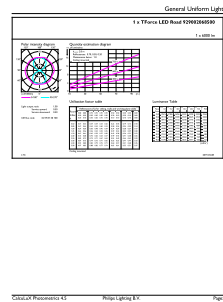

LEDForce Road 35W Others E27 740-GUL