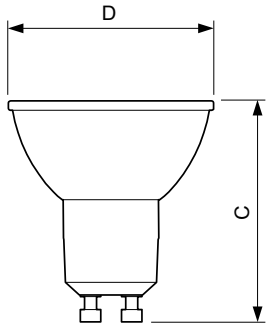

Lamp Current (Nom)	50 mA
Wattage Equivalent	50 W
Starting Time (Nom)	0.5 s
Warm Up Time to 60% Light (Nom)	0.5 s
Power Factor (Nom)	0.7
Voltage (Nom)	120 V
Temperature	
T-Case Maximum (Nom)	65 °C
Controls and dimming	
Dimmable	Yes
Mechanical and housing	
Bulb Finish	Clear
Bulb Material	Glass
Bulb Shape	MR16 [ 2inch/50mm]
Approval and application	
Suitable For Accent Lighting	Yes
Energy Consumption kWh/1000 h	- kWh

## Dimensional drawing

4GU10/LED/930/F35/DIM/G/120V T20 10/1

Product	D	C
4GU10/LED/930/F35/DIM/G/120V T20 10/1	50 mm	54 mm