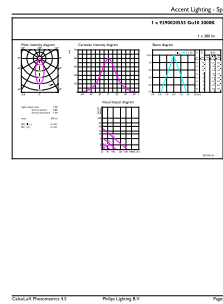

LEDSpot T20 GU10 3000K