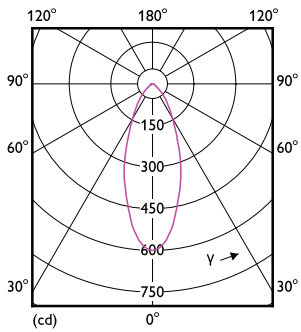

Photometric data

LEDSpot T20 GU10