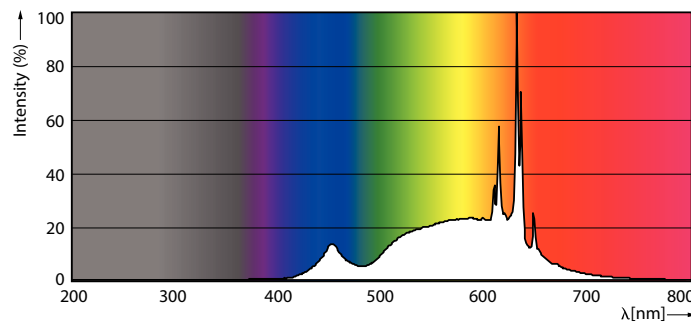

LEDSpot T20 GU10 3000K