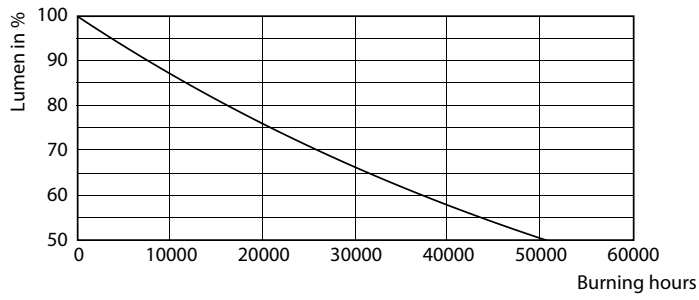

LED Small Spots

Lifetime

LEDSpot T20 GU10

LEDSpot T20 GU10