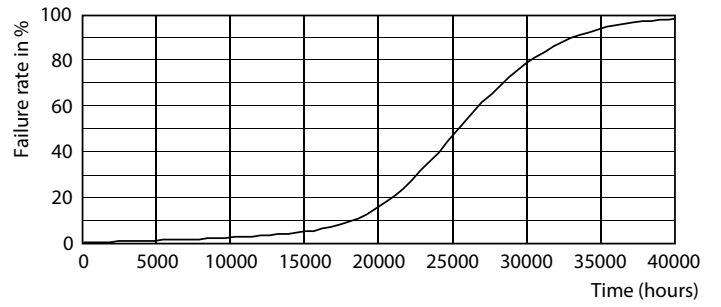

LED Small Spots

Lifetime

LEDSpot T20 GU10

LEDSpot T20 GU10