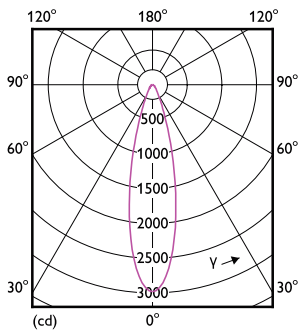

Photometric data

LEDspots 9,4W PAR30S E26 930 25D