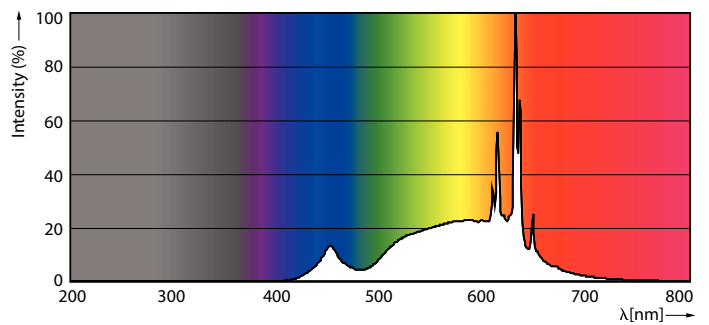

LEDspots 9,4W PAR30S E26 930 25D

LEDspots 9,4W PAR30S E26 930 25D