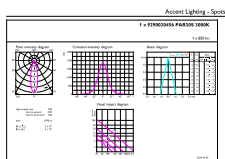

LEDspots 9,4W PAR30S E26 930 25D