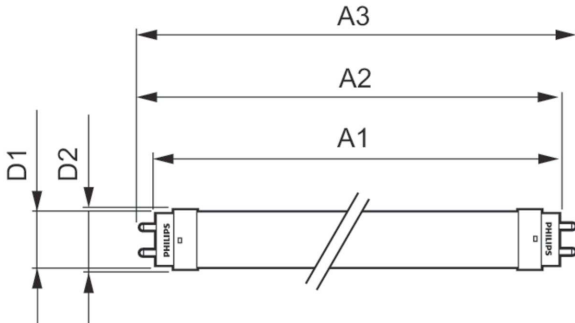

Product data

General information	
Cap-Base	G13 [Medium Bi-Pin Fluorescent]
EU RoHS compliant	Yes
Nominal Lifetime (Nom)	15000 h
Switching Cycle	50000X
Light technical	
Color Code	740 [CCT of 4000K]
Beam Angle (Nom)	240 °
Luminous Flux (Nom)	800 lm
Color Designation	Cool White (CW)
Correlated Color Temperature (Nom)	4000 K
Luminous Efficacy (rated) (Nom)	100.00 lm/W
Color Consistency	<6
Color Rendering Index (Nom)	70
LLMF At End Of Nominal Lifetime (Nom)	70 %
Operating and electrical	
Input Frequency	50 to 60 Hz
Power (Nom)	8 W
Starting Time (Nom)	0.5 s
Warm Up Time to 60% Light (Nom)	0.5 s

Power Factor (Nom)	0.5
Voltage (Nom)	220-240 V
Temperature	
T-Ambient (Max)	45 °C
T-Ambient (Min)	-20 °C
T-Storage (Max)	65 °C
T-Storage (Min)	-40 °C
T-Case Maximum (Nom)	60 °C
Controls and dimming	
Dimmable	No
Mechanical and housing	
Product Length	600 mm
Bulb Shape	Tube, double-ended
Approval and application	
Energy Saving Product	Yes
Approval Marks	RoHS compliance KEMA Keur certificate
Energy Consumption kWh/1000 h	8 kWh

Ecofit Ledtubes T8

Product data

Full product code	871869967293500
Order product name	Ecofit Pro LEDtube 600mm 8W 740 T8 RCA
EAN/UPC - Product	8718699672935
Order code	929002042767
Numerator - Quantity Per Pack	1

Numerator - Packs per outer box	20
Material Nr. (12NC)	929002042767
Net Weight (Piece)	0.120 kg

Dimensional drawing

Ecofit Pro LEDtube 600mm 8W 740 T8 RCA

Product	D1	D2	A1	A2	A3
Ecofit Pro LEDtube 600mm 8W 740 T8 RCA	25.7 mm	28 mm	588.5 mm	595.5 mm	602.5 mm