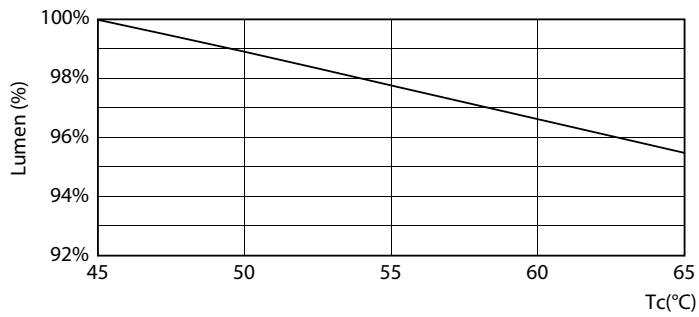

LEDTube_LEDtube 600mm 8-18W 800lm 4000K G13-LumenVsTc