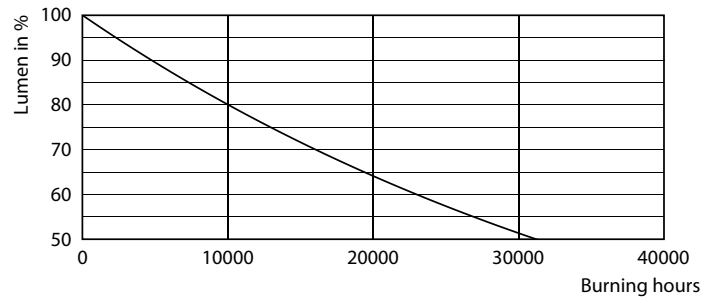

Product data

General information	
Cap-Base	G13 [Medium Bi-Pin Fluorescent]
EU RoHS compliant	Yes
Nominal Lifetime (Nom)	15000 h
Switching Cycle	50000X
Light technical	
Color Code	740 [CCT of 4000K]
Beam Angle (Nom)	240 °
Luminous Flux (Nom)	800 lm
Color Designation	Cool White (CW)
Correlated Color Temperature (Nom)	4000 K
Luminous Efficacy (rated) (Nom)	100.00 lm/W
Color Consistency	<6
Color Rendering Index (Nom)	70
LLMF At End Of Nominal Lifetime (Nom)	70 %
Operating and electrical	
Input Frequency	50 to 60 Hz
Power (Nom)	8 W
Starting Time (Nom)	0.5 s
Warm Up Time to 60% Light (Nom)	0.5 s

Photometric data

LEDTube_LEDtube 600mm 8-18W 800lm 4000K G13

LEDTube_LEDtube 600mm 8-18W 800lm 4000K G13

LEDTube_LEDtube 600mm 8-18W 800lm 4000K G13

Ecofit Ledtubes T8

Lifetime

LEDTube_LEDtube 600mm 8-18W 800lm 4000K G13