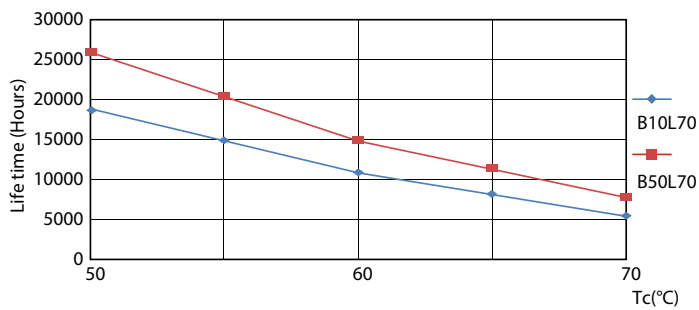

LEDTube_LEDtube 600mm 8-18W 800lm 4000K G13-FailureRate

LEDTube_LEDtube 600mm 8-18W 800lm 4000K G13-LifetimeVsTc