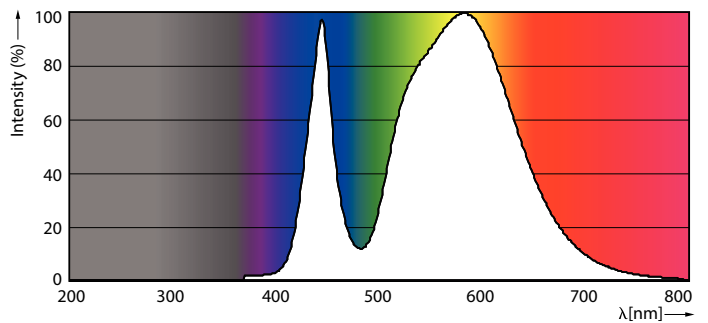

Product data

General information	
Cap-Base	G13 [Medium Bi-Pin Fluorescent]
EU RoHS compliant	Yes
Nominal Lifetime (Nom)	15000 h
Switching Cycle	50000X
Light technical	
Color Code	740 [CCT of 4000K]
Beam Angle (Nom)	240 °
Luminous Flux (Nom)	800 lm
Color Designation	Cool White (CW)
Correlated Color Temperature (Nom)	4000 K
Luminous Efficacy (rated) (Nom)	100.00 lm/W
Color Consistency	<6
Color Rendering Index (Nom)	70
LLMF At End Of Nominal Lifetime (Nom)	70 %
Operating and electrical	
Input Frequency	50 to 60 Hz
Power (Nom)	8 W
Starting Time (Nom)	0.5 s
Warm Up Time to 60% Light (Nom)	0.5 s

Photometric data

LEDTube_LEDtube 600mm 8-18W 800lm 4000K G13

LEDTube_LEDtube 600mm 8-18W 800lm 4000K G13

LEDTube_LEDtube 600mm 8-18W 800lm 4000K G13

Ecofit Ledtubes T8

Lifetime

LEDTube_LEDtube 600mm 8-18W 800lm 4000K G13