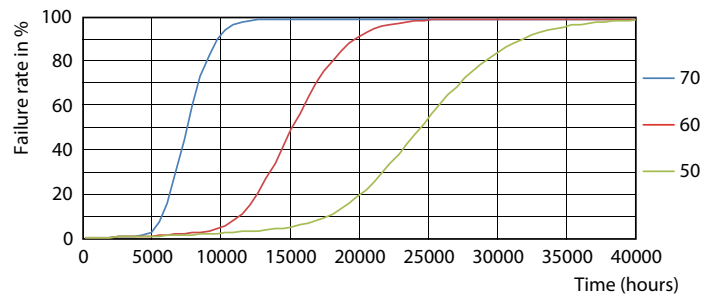

LEDTube_LEDtube 600mm 8-18W 800lm 4000K G13