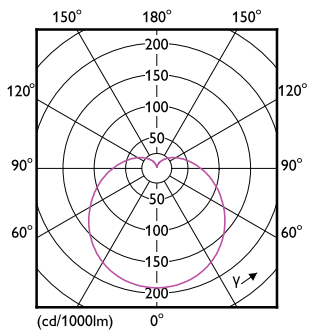

Photometric data

LEDbulb 4W G45 E27 FR

LEDbulb 4W G45 E27 830 FR