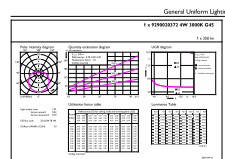

Dimensional drawing

LED candle/luster LEDBulb 4W E27 3000K 100-240VG16.5 MX

Product	D	C
LED candle/luster LEDBulb 4W E27 3000K 100-240VG16.5 MX	45 mm	78 mm

Photometric data

LEDbulb 4W G45 E27 FR

LEDbulb 4W G45 E27 830 FR