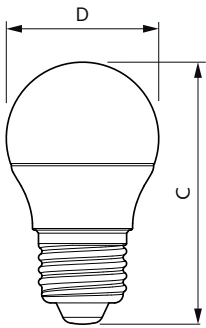

Product data

General information	
Cap-Base	E27 [E27]
EU RoHS compliant	Yes
Nominal Lifetime (Nom)	15000 h
Switching Cycle	50000X
Technical Type	4-40W
Light technical	
Color Code	830 [CCT of 3000K]
Beam Angle (Nom)	150 °
Luminous Flux (Nom)	350 lm
Color Designation	White (WH)
Correlated Color Temperature (Nom)	3000 K
Luminous Efficacy (rated) (Nom)	87.00 lm/W
Color Consistency	<6
Color Rendering Index (Nom)	80

Standard LED candles & lusters

Mechanical and housing

Bulb Finish	Frosted
Bulb Shape	G16.5 [G16.5]

Approval and application

Energy Consumption kWh/1000 h	- kWh
-------------------------------	-------

Product data

Dimensional drawing

LED candle/luster LEDBulb 4W E27 3000K 100-240VG16.5 MX

Product	D	C
LED candle/luster LEDBulb 4W E27 3000K 100-240VG16.5 MX	45 mm	78 mm

Photometric data

LEDbulb 4W G45 E27 FR

LEDbulb 4W G45 E27 830 FR