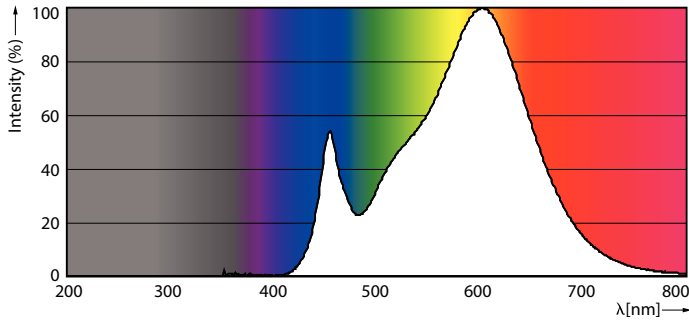

Standard LED candles & lusters

Photometric data

LEDbulb 4W G45 E27 830 FR