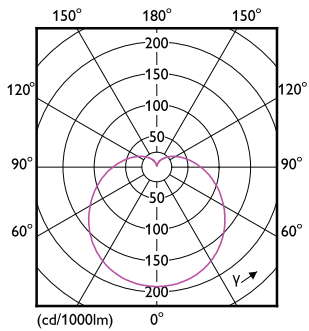

Photometric data

LEDbulb 4W G45 E27 FR

General Uniform Lighting

LEDbulb 4W G45 E27 830 FR