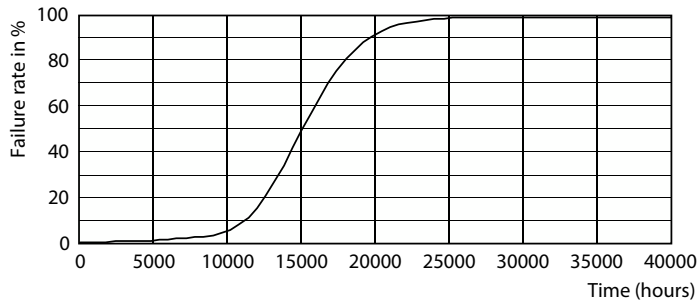

Standard LED candles & lusters

Lifetime

Life Expectancy Diagram