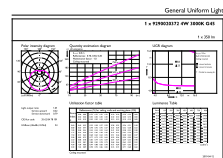

Dimensional drawing

LED candle/luster LEDBulb 4W E27 3000K 100-240VG45 BR

Product	D	C
LED candle/luster LEDBulb 4W E27 3000K 100-240VG45 BR	45 mm	78 mm

Photometric data

LEDbulb 4W G45 E27 FR

General Uniform Lighting