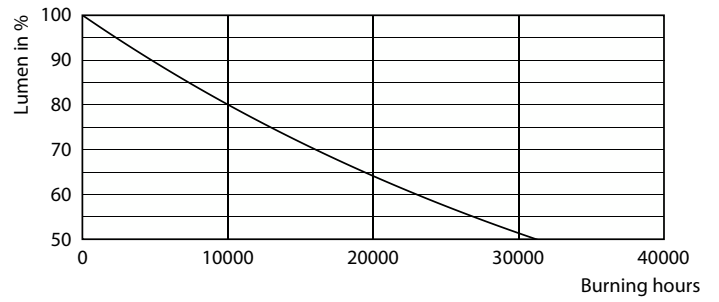

Standard LED candles & lusters

Lifetime

Lumen Maintenance Diagram