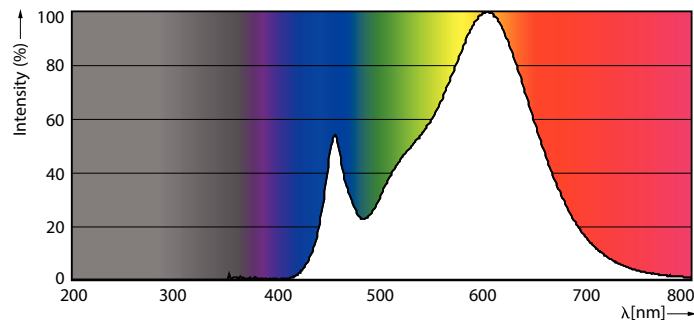

LEDbulb 4W G45 E27 830 FR