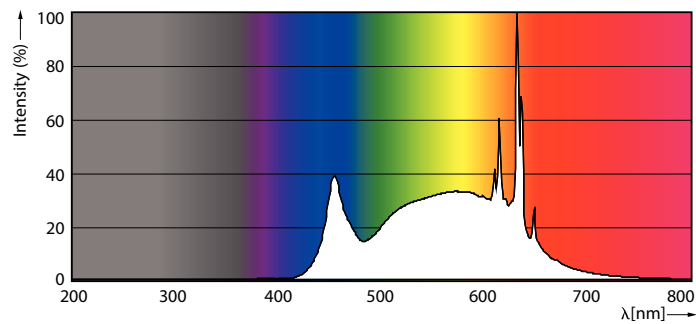

Product data

General information	
Cap-Base	E26 [Single Contact Medium Screw]
EU RoHS compliant	Yes
Nominal Lifetime (Nom)	15000 h
Switching Cycle	50000X
Technical Type	7.2-65W
Light technical	
Color Code	940 [CCT of 4000K]
Beam Angle (Nom)	90 °
Luminous Flux (Nom)	650 lm
Color Designation	Cool White (CW)
Correlated Color Temperature (Nom)	4000 K
Luminous Efficacy (rated) (Nom)	90.00 lm/W
Color Consistency	<4
Color Rendering Index (Nom)	90
LLMF At End Of Nominal Lifetime (Nom)	70 %
Operating and electrical	
Input Frequency	60 Hz
Power (Nom)	7.2 W
Lamp Current (Nom)	82 mA
Wattage Equivalent	65 W

7.2BR30/PER/940/P/E26/DIM 6/1FB T20

Product	D	C
7.2BR30/PER/940/P/E26/DIM 6/1FB T20	95 mm	132 mm

Photometric data

LEDBulbs_BR30 120V 72-65W 650lm 3000K E26 D

LEDBulbs_BR30 120V 72-65W 650lm 4000K E26 D

LEDBulbs_BR30 120V 72-65W 650lm 4000K E26 D