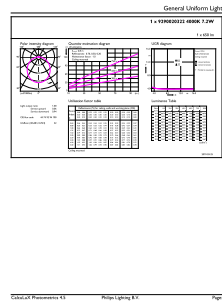

Photometric data

LEDBulbs_BR30 120V 72-65W 650lm 4000K E26 D