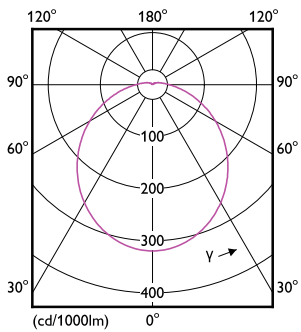

Photometric data

LEDBulbs_BR30 120V 72-65W 650lm 3000K E26 D