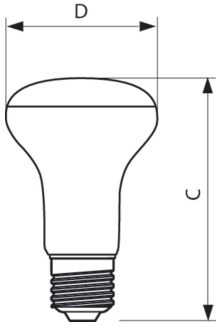

LED BR30

Order code	929002032204
Numerator - Quantity Per Pack	1
Numerator - Packs per outer box	6
Material Nr. (12NC)	929002032204

Net Weight (Piece)	0.095 kg

Dimensional drawing

7.2BR30/PER/940/P/E26/DIM 6/1FB T20

Product	D	C
7.2BR30/PER/940/P/E26/DIM 6/1FB T20	95 mm	132 mm