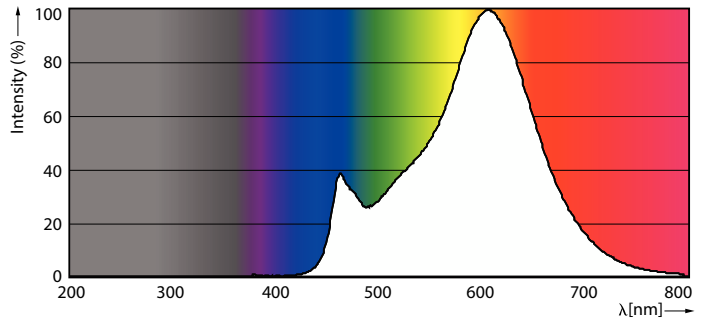

General uniform lighting - CorePro LEDLusterND6.5-60W P45 E27827FRG

Spectral Power Distribution Colour - CorePro LEDLusterND6.5-60W P45 E27827FRG