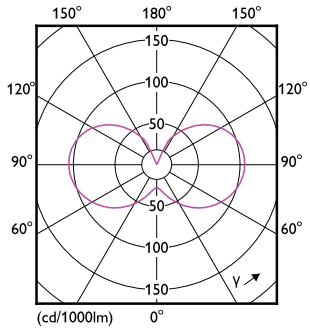

CorePro GLASS LED candles and lusters

Photometric data

Light Distribution Diagram - CorePro LEDLusterND6.5-60W P45 E27827FRG