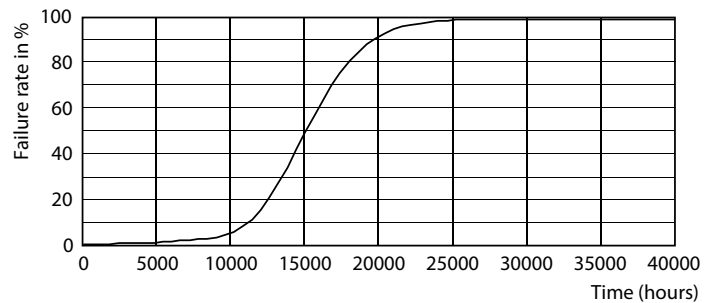

Life Expectancy Diagram - CorePro LEDLusterND6.5-60W P45 E27827FRG