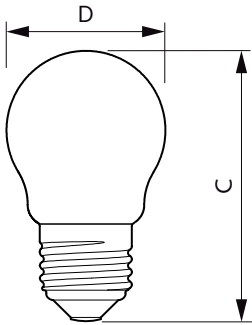

Product data

General Information		Operating and Electrical	
Cap-Base	E27 [E27]	Line Frequency	50 to 60 Hz
Nominal lifetime	15,000 hour(s)	Input Frequency	50 to 60 Hz
Switching Cycle	20,000	Power Consumption	6.5 W
Lighting Technology	LED	Lamp Current (Nom)	50 mA
Flux measurement reference	Sphere	Wattage Equivalent	60 W
Light Technical		Starting Time (Nom)	0.5 s
Color Code	827 [CCT of 2700K]	Warm-up time to 60% light	0.5 s
Luminous Flux	806 lumen	Power Factor (Fraction)	0.55
Color Designation	Warm White (WW)	Voltage (Nom)	220-240 V
Correlated Color Temperature (Nom)	2700 K	Temperature	
Luminous Efficacy (rated) (Nom)	124.00 lm/W	T-Case Maximum (Nom)	55 °C
Color Consistency	<6	Controls and Dimming	
Color rendering index (CRI)	80	Dimmable	No
LLMF At End Of Nominal Lifetime (Nom)	70 %		

CorePro GLASS LED candles and lusters

Mechanical and Housing

Bulb Finish	Frosted
Bulb Shape	P45 [P 45mm]

Approval and Application

Energy Efficiency Class	E
Energy Consumption kWh/1000 h	7 kWh
EPREL Registration Number	387452
CE mark	Yes
EU RoHS compliant	Yes

Dimensional drawing

Product	D	C
CorePro LEDLusterND6.5-60W P45 E27827FRG	45 mm	78 mm

Photometric data

General uniform lighting - CorePro LEDLusterND6.5-60W P45 E27827FRG

Spectral Power Distribution Colour - CorePro LEDLusterND6.5-60W P45 E27827FRG