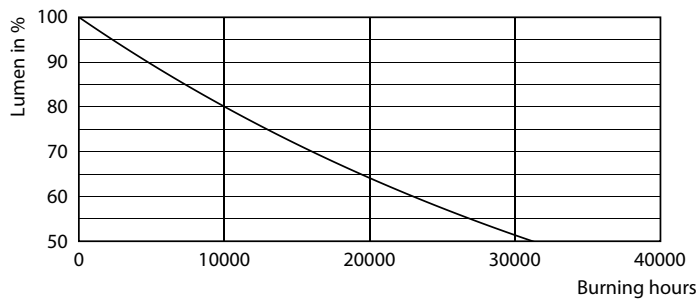

Lifetime

LEDbulb 6,5-60W E14 B35