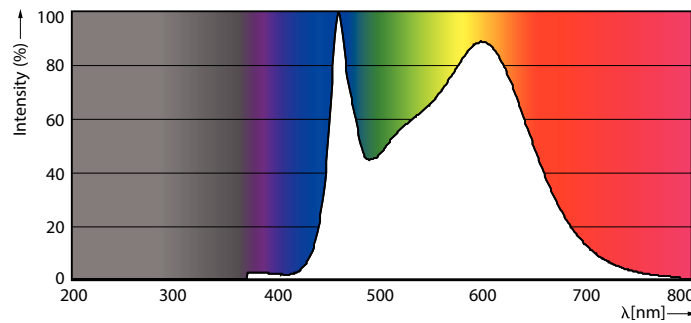

Photometric data

LEDbulb 6,5-60W E14 P45

LEDluster E14 P45 840 FR