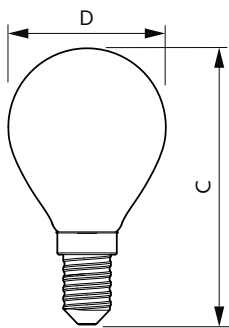

Product data

General information		Operating and electrical	
Cap-Base	E14 [E14]	Input Frequency	50 to 60 Hz
EU RoHS compliant	Yes	Power (Nom)	6.5 W
Nominal Lifetime (Nom)	15000 h	Lamp Current (Nom)	50 mA
Switching Cycle	20000X	Wattage Equivalent	60 W
Flux measurement reference	Sphere	Starting Time (Nom)	0.5 s
		Warm Up Time to 60% Light (Nom)	0.5 s
		Power Factor (Nom)	0.55
		Voltage (Nom)	220-240 V
Light technical		Temperature	
Color Code	840 [CCT of 4000K]	T-Case Maximum (Nom)	55 °C
Luminous Flux (Nom)	806 lm		
Color Designation	Cool White (CW)	Controls and dimming	
Correlated Color Temperature (Nom)	4000 K	Dimmable	No
Luminous Efficacy (rated) (Nom)	124.00 lm/W		
Color Consistency	<6	Mechanical and housing	
Color Rendering Index (Nom)	80	Bulb Finish	Frosted
LLMF At End Of Nominal Lifetime (Nom)	70 %		

CorePro GLASS LED candles and lusters

Bulb Shape	P45 [P 45mm]
------------	---------------

Approval and application

Energy Efficiency Class	E
Energy Consumption kWh/1000 h	7 kWh
EPREL Registration Number	387449

Dimensional drawing

CorePro LEDLusterND6.5-60W P45 E14840FRG

Product	D	C
CorePro LEDLusterND6.5-60W P45 E14840FRG	45 mm	80 mm

Photometric data

LEDbulb 6,5-60W E14 P45

LEDluster E14 P45 840 FR

CorePro GLASS LED candles and lusters