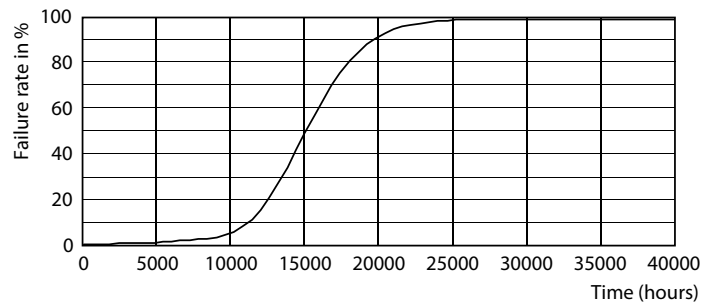

Product data

General information		Operating and electrical	
Cap-Base	E14 [E14]	Input Frequency	50 to 60 Hz
EU RoHS compliant	Yes	Power (Nom)	6.5 W
Nominal Lifetime (Nom)	15000 h	Lamp Current (Nom)	50 mA
Switching Cycle	20000X	Wattage Equivalent	60 W
Flux measurement reference	Sphere	Starting Time (Nom)	0.5 s
		Warm Up Time to 60% Light (Nom)	0.5 s
		Power Factor (Nom)	0.55
		Voltage (Nom)	220-240 V
Light technical		Temperature	
Color Code	840 [CCT of 4000K]	T-Case Maximum (Nom)	55 °C
Luminous Flux (Nom)	806 lm		
Color Designation	Cool White (CW)	Controls and dimming	
Correlated Color Temperature (Nom)	4000 K	Dimmable	No
Luminous Efficacy (rated) (Nom)	124.00 lm/W		
Color Consistency	<6	Mechanical and housing	
Color Rendering Index (Nom)	80	Bulb Finish	Frosted
LLMF At End Of Nominal Lifetime (Nom)	70 %		

Photometric data

LEDbulb 6,5-60W E14 P45

Lifetime

LEDbulb 6,5-60W E14 B35

LEDbulb 6,5-60W E14 B35