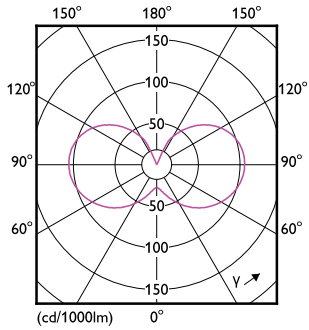

CorePro GLASS LED candles and lusters

Photometric data

LEDbulb 6,5-60W E14 P45