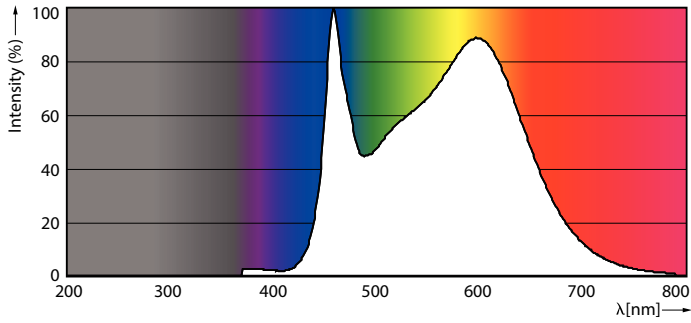

CorePro GLASS LED candles and lusters

Photometric data

LEDbulb 6,5-60W E14 P45