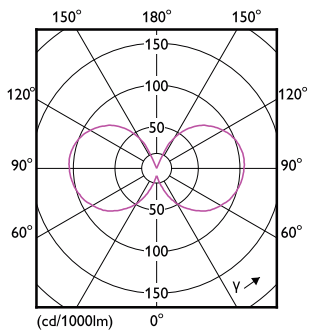

Photometric data

LEDbulb 6,5-60W E14 B35

General Uniform Lighting

LEDluster E14 P45 840 CL