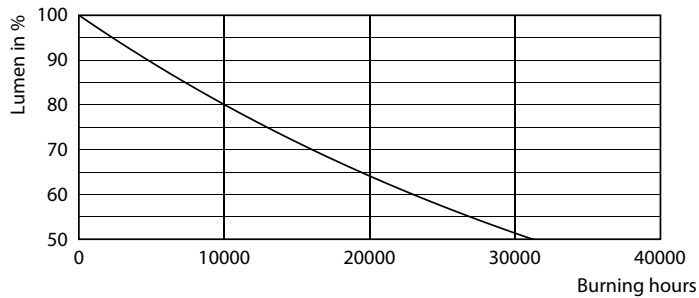

Lifetime

LEDbulb 6,5-60W E14 B35