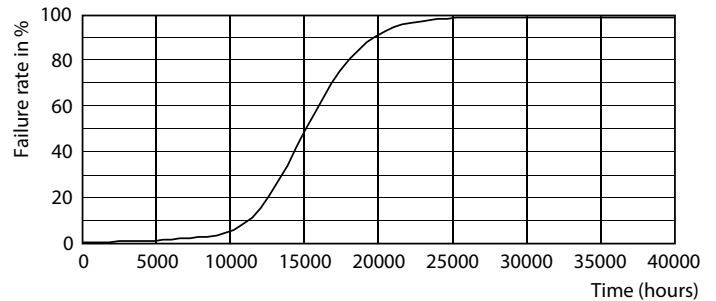

LEDbulb 6,5-60W E14 B35