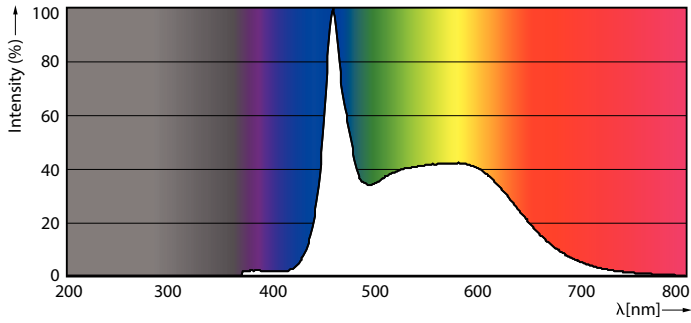

CorePro GLASS LED candles and lusters

Photometric data

LEDbulb E14 P45