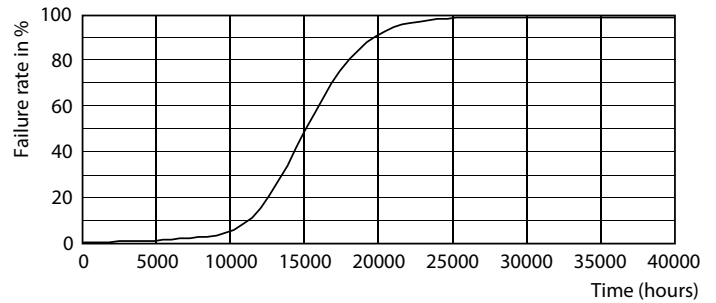

Product data

General information		Operating and electrical	
Cap-Base	E14 [E14]	Input Frequency	50 to 60 Hz
EU RoHS compliant	Yes	Power (Nom)	6.5 W
Nominal Lifetime (Nom)	15000 h	Lamp Current (Nom)	50 mA
Switching Cycle	20000X	Wattage Equivalent	60 W
Flux measurement reference	Sphere	Starting Time (Nom)	0.5 s
		Warm Up Time to 60% Light (Nom)	0.5 s
		Power Factor (Nom)	0.55
		Voltage (Nom)	220-240 V
Light technical		Temperature	
Color Code	865 [CCT of 6500K]	T-Case Maximum (Nom)	55 °C
Luminous Flux (Nom)	806 lm		
Color Designation	Cool Daylight	Controls and dimming	
Correlated Color Temperature (Nom)	6500 K	Dimmable	No
Luminous Efficacy (rated) (Nom)	124.00 lm/W		
Color Consistency	<6	Mechanical and housing	
Color Rendering Index (Nom)	80	Bulb Finish	Frosted
LLMF At End Of Nominal Lifetime (Nom)	70 %		

Photometric data

LEDbulb E14 P45

Lifetime

LEDbulb 6,5-60W E14 B35

LEDbulb 6,5-60W E14 B35