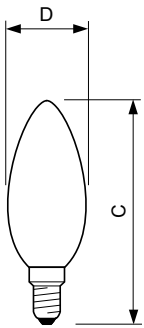

Product data

General information		Operating and electrical	
Cap-Base	E14 [E14]	Input Frequency	50 to 60 Hz
EU RoHS compliant	Yes	Power (Nom)	6.5 W
Nominal Lifetime (Nom)	15000 h	Lamp Current (Nom)	50 mA
Switching Cycle	20000X	Wattage Equivalent	60 W
Flux measurement reference	Sphere	Starting Time (Nom)	0.5 s
		Warm Up Time to 60% Light (Nom)	0.5 s
		Power Factor (Nom)	0.55
		Voltage (Nom)	220-240 V
Light technical		Temperature	
Color Code	865 [CCT of 6500K]	T-Case Maximum (Nom)	55 °C
Luminous Flux (Nom)	806 lm		
Color Designation	Cool Daylight	Controls and dimming	
Correlated Color Temperature (Nom)	6500 K	Dimmable	No
Luminous Efficacy (rated) (Nom)	124.00 lm/W		
Color Consistency	<6	Mechanical and housing	
Color Rendering Index (Nom)	80	Bulb Finish	Frosted
LLMF At End Of Nominal Lifetime (Nom)	70 %		

CorePro GLASS LED candles and lusters

Bulb Shape	B35 [B 35mm]
------------	---------------

Approval and application

Energy Efficiency Class	E
Energy Consumption kWh/1000 h	7 kWh
EPREL Registration Number	387445

Product data

Full product code	871951434754000
Order product name	CorePro LEDCandleND6.5-60W B35E14 865FRG

EAN/UPC - Product	8719514347540
Order code	929002028492
Numerator - Quantity Per Pack	1
Numerator - Packs per outer box	10
Material Nr. (12NC)	929002028492
Net Weight (Piece)	0.012 kg

Dimensional drawing

CorePro LEDCandleND6.5-60W B35E14 865FRG

Product	D	C
CorePro LEDCandleND6.5-60W B35E14 865FRG	35 mm	97 mm

Photometric data

LEDcandle E14 B35 865 FR

LEDbulb 6,5-60W E14 P45

CorePro GLASS LED candles and lusters