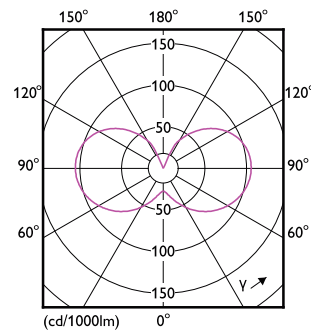

Product data

General information		Operating and electrical	
Cap-Base	E14 [E14]	Input Frequency	50 to 60 Hz
EU RoHS compliant	Yes	Power (Nom)	6.5 W
Nominal Lifetime (Nom)	15000 h	Lamp Current (Nom)	50 mA
Switching Cycle	20000X	Wattage Equivalent	60 W
Flux measurement reference	Sphere	Starting Time (Nom)	0.5 s
		Warm Up Time to 60% Light (Nom)	0.5 s
		Power Factor (Nom)	0.55
		Voltage (Nom)	220-240 V
Light technical		Temperature	
Color Code	865 [CCT of 6500K]	T-Case Maximum (Nom)	55 °C
Luminous Flux (Nom)	806 lm		
Color Designation	Cool Daylight	Controls and dimming	
Correlated Color Temperature (Nom)	6500 K	Dimmable	No
Luminous Efficacy (rated) (Nom)	124.00 lm/W		
Color Consistency	<6	Mechanical and housing	
Color Rendering Index (Nom)	80	Bulb Finish	Frosted
LLMF At End Of Nominal Lifetime (Nom)	70 %		

CorePro GLASS LED candles and lusters

Bulb Shape	B35 [B 35mm]
------------	---------------

Approval and application

Energy Efficiency Class	E
Energy Consumption kWh/1000 h	7 kWh
EPREL Registration Number	387445

Dimensional drawing

CorePro LEDCandleND6.5-60W B35E14 865FRG

Product	D	C
CorePro LEDCandleND6.5-60W B35E14 865FRG	35 mm	97 mm

Photometric data

LEDcandle E14 B35 865 FR

LEDbulb 6,5-60W E14 P45

CorePro GLASS LED candles and lusters