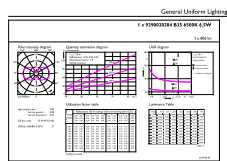

Photometric data

LEDcandle E14 B35 865 FR