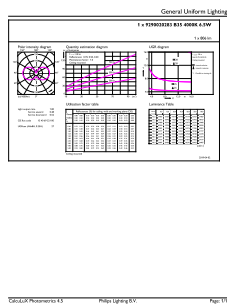

Photometric data

LEDcandle E14 B35 840 FR