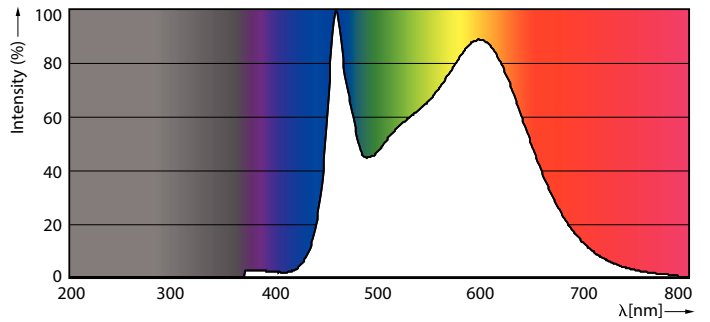

LEDbulb 6,5-60W E14 P45