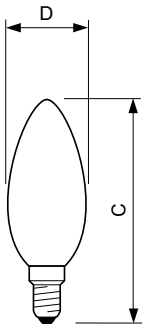

Product data

General information	
Cap-Base	E14 [E14]
EU RoHS compliant	Yes
Nominal Lifetime (Nom)	15000 h
Switching Cycle	20000X
Flux measurement reference	Sphere
Light technical	
Color Code	840 [CCT of 4000K]
Luminous Flux (Nom)	806 lm
Color Designation	Cool White (CW)
Correlated Color Temperature (Nom)	4000 K
Luminous Efficacy (rated) (Nom)	124.00 lm/W
Color Consistency	<6
Color Rendering Index (Nom)	80
LLMF At End Of Nominal Lifetime (Nom)	70 %
Operating and electrical	
Input Frequency	50 to 60 Hz

Power (Nom)	6.5 W
Lamp Current (Nom)	50 mA
Wattage Equivalent	60 W
Starting Time (Nom)	0.5 s
Warm Up Time to 60% Light (Nom)	0.5 s
Power Factor (Nom)	0.55
Voltage (Nom)	220-240 V
Temperature	
T-Case Maximum (Nom)	55 °C
Controls and dimming	
Dimmable	No
Mechanical and housing	
Bulb Finish	Frosted
Bulb Shape	B35 [B 35mm]

CorePro GLASS LED candles and lusters

Approval and application

Energy Efficiency Class	E
Energy Consumption kWh/1000 h	7 kWh
EPREL Registration Number	387444

Product data

Full product code	871951434752600
Order product name	CorePro LEDCandleND6.5-60WB35 E14 840FRG

EAN/UPC - Product	8719514347526
Order code	929002028392
Numerator - Quantity Per Pack	1
Numerator - Packs per outer box	10
Material Nr. (12NC)	929002028392
Net Weight (Piece)	0.012 kg

Dimensional drawing