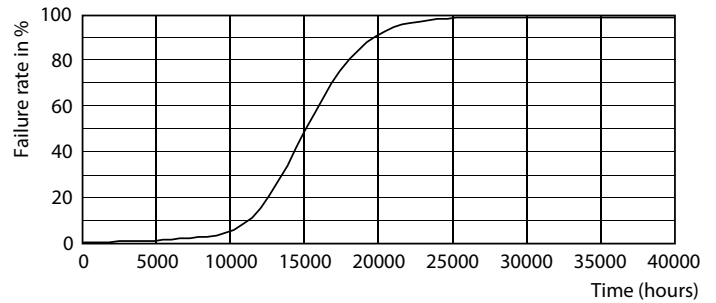

Product data

General information	
Cap-Base	E14 [E14]
EU RoHS compliant	Yes
Nominal Lifetime (Nom)	15000 h
Switching Cycle	20000X
Flux measurement reference	Sphere
Light technical	
Color Code	840 [CCT of 4000K]
Luminous Flux (Nom)	806 lm
Color Designation	Cool White (CW)
Correlated Color Temperature (Nom)	4000 K
Luminous Efficacy (rated) (Nom)	124.00 lm/W
Color Consistency	<6
Color Rendering Index (Nom)	80
LLMF At End Of Nominal Lifetime (Nom)	70 %
Operating and electrical	
Input Frequency	50 to 60 Hz

Photometric data

LEDbulb 6,5-60W E14 P45

Lifetime

LEDbulb 6,5-60W E14 B35

LEDbulb 6,5-60W E14 B35