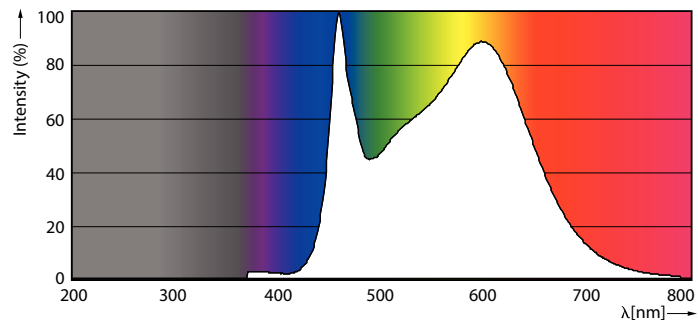

Photometric data

Bulb A67 100W 1521lm 4000K E27 NDFrosted