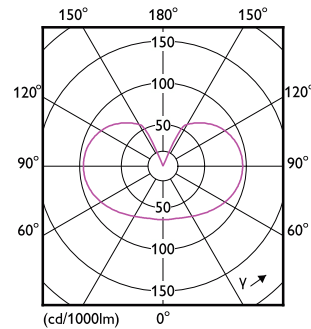

Bulb A67 100W 1521lm 2700K E27 NDFrosted

Bulb A67 100W 1521lm 4000K E27 NDFrosted