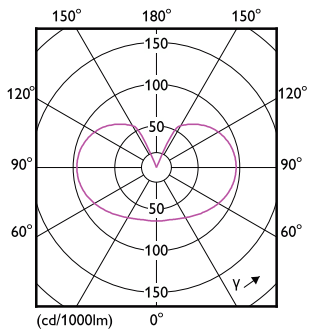

Bulb A67 100W 1521lm 2700K E27 NDFrosted