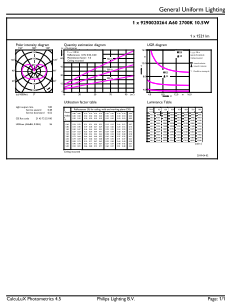

Photometric data

Bulb A67 100W 1521lm 2700K E27 NDFrosted