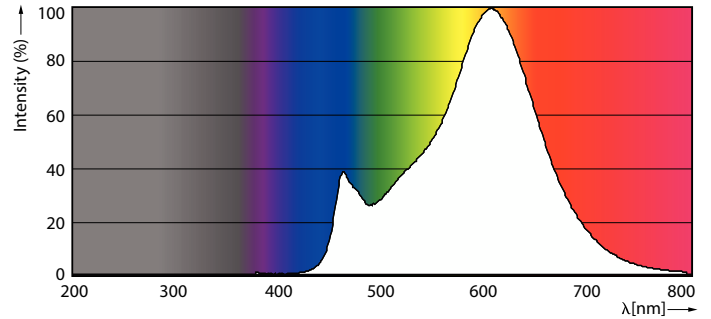

Bulb A67 100W 1521lm 2700K E27 NDFrosted