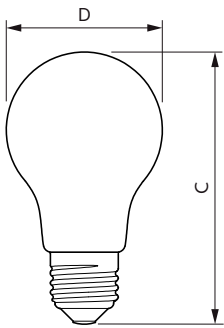

Product data

General information		Operating and electrical	
Cap-Base	E27 [E27]	Input Frequency	50 to 60 Hz
EU RoHS compliant	Yes	Power (Nom)	8.5 W
Nominal Lifetime (Nom)	15000 h	Lamp Current (Nom)	70 mA
Switching Cycle	20000X	Wattage Equivalent	75 W
Flux measurement reference	Sphere	Starting Time (Nom)	0.5 s
		Warm Up Time to 60% Light (Nom)	0.5 s
		Power Factor (Nom)	0.52
		Voltage (Nom)	220-240 V
Light technical		Temperature	
Color Code	840 [CCT of 4000K]	T-Case Maximum (Nom)	50 °C
Luminous Flux (Nom)	1055 lm		
Color Designation	Cool White (CW)	Controls and dimming	
Correlated Color Temperature (Nom)	4000 K	Dimmable	No
Luminous Efficacy (rated) (Nom)	124.00 lm/W		
Color Consistency	<6	Mechanical and housing	
Color Rendering Index (Nom)	80	Bulb Finish	Frosted
LLMF At End Of Nominal Lifetime (Nom)	70 %		

CorePro Glass LED bulbs

Bulb Shape	A60 [A 60mm]
Approval and application	
Energy Efficiency Class	E
Energy Consumption kWh/1000 h	9 kWh
EPREL Registration Number	387426
Product data	
Full product code	871951437753000

Dimensional drawing

CorePro LEDBulb8.5-75W E27 A60 840 FR G

Product	D	C
CorePro LEDBulb8.5-75W E27 A60 840 FR G	60 mm	104 mm

Photometric data

LEDbulb 8,5W E27 A60 840 FR

LEDbulb 8,5W E27 A60 840 FR

CorePro Glass LED bulbs