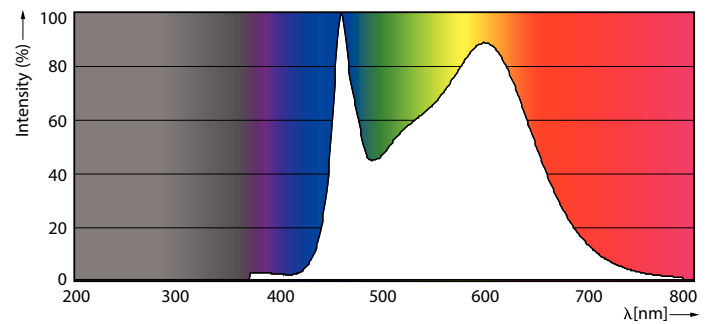

Product data

General information		Operating and electrical	
Cap-Base	E27 [E27]	Input Frequency	50 to 60 Hz
EU RoHS compliant	Yes	Power (Nom)	8.5 W
Nominal Lifetime (Nom)	15000 h	Lamp Current (Nom)	70 mA
Switching Cycle	20000X	Wattage Equivalent	75 W
Flux measurement reference	Sphere	Starting Time (Nom)	0.5 s
		Warm Up Time to 60% Light (Nom)	0.5 s
		Power Factor (Nom)	0.52
		Voltage (Nom)	220-240 V
Light technical		Temperature	
Color Code	840 [CCT of 4000K]	T-Case Maximum (Nom)	50 °C
Luminous Flux (Nom)	1055 lm		
Color Designation	Cool White (CW)	Controls and dimming	
Correlated Color Temperature (Nom)	4000 K	Dimmable	No
Luminous Efficacy (rated) (Nom)	124.00 lm/W		
Color Consistency	<6	Mechanical and housing	
Color Rendering Index (Nom)	80	Bulb Finish	Frosted
LLMF At End Of Nominal Lifetime (Nom)	70 %		

Dimensional drawing

CorePro LEDBulb8.5-75W E27 A60 840 FR G

Product	D	C
CorePro LEDBulb8.5-75W E27 A60 840 FR G	60 mm	104 mm

Photometric data

LEDbulb 8,5W E27 A60 840 FR

LEDbulb 8,5W E27 A60 840 FR

CorePro Glass LED bulbs