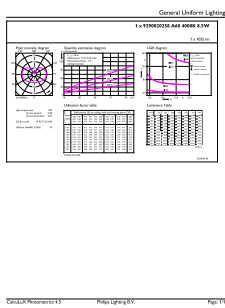

Product data

General information		Operating and electrical	
Cap-Base	E27 [E27]	Input Frequency	50 to 60 Hz
EU RoHS compliant	Yes	Power (Nom)	8.5 W
Nominal Lifetime (Nom)	15000 h	Lamp Current (Nom)	70 mA
Switching Cycle	20000X	Wattage Equivalent	75 W
Flux measurement reference	Sphere	Starting Time (Nom)	0.5 s
		Warm Up Time to 60% Light (Nom)	0.5 s
		Power Factor (Nom)	0.52
		Voltage (Nom)	220-240 V
Light technical		Temperature	
Color Code	840 [CCT of 4000K]	T-Case Maximum (Nom)	50 °C
Luminous Flux (Nom)	1055 lm		
Color Designation	Cool White (CW)	Controls and dimming	
Correlated Color Temperature (Nom)	4000 K	Dimmable	No
Luminous Efficacy (rated) (Nom)	124.00 lm/W		
Color Consistency	<6	Mechanical and housing	
Color Rendering Index (Nom)	80	Bulb Finish	Frosted
LLMF At End Of Nominal Lifetime (Nom)	70 %		

CorePro Glass LED bulbs

Bulb Shape	A60 [A 60mm]
Approval and application	
Energy Efficiency Class	E
Energy Consumption kWh/1000 h	9 kWh
EPREL Registration Number	387426
Product data	
Full product code	871951437753000

Order product name	CorePro LEDBulb8.5-75W E27 A60 840 FR G
EAN/UPC - Product	8719514377530
Order code	929002025892
Numerator - Quantity Per Pack	1
Numerator - Packs per outer box	10
Material Nr. (12NC)	929002025892
Net Weight (Piece)	0.030 kg

Dimensional drawing

CorePro LEDBulb8.5-75W E27 A60 840 FR G

Product	D	C
CorePro LEDBulb8.5-75W E27 A60 840 FR G	60 mm	104 mm

Photometric data

LEDbulb 8,5W E27 A60 840 FR

LEDbulb 8,5W E27 A60 840 FR

CorePro Glass LED bulbs