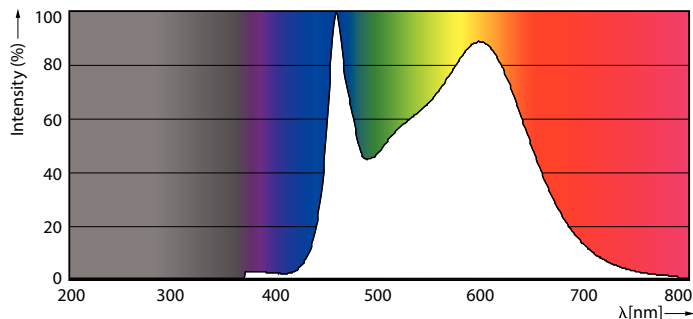

LEDbulb 8,5W E27 A60 840 FR