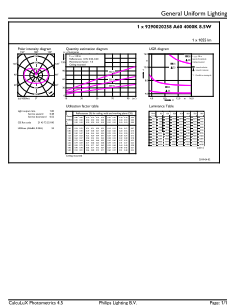

Order code	929002025831
Numerator - Quantity Per Pack	1
Numerator - Packs per outer box	10
Material Nr. (12NC)	929002025831
Net Weight (Piece)	0.040 kg

Dimensional drawing

LED classic 75W E27 CW A60 FR ND 1CT/10

Product	D	C
LED classic 75W E27 CW A60 FR ND 1CT/10	60 mm	104 mm

Photometric data

LEDbulb 8,5W E27 A60 840 FR

LEDbulb 8,5W E27 A60 840 FR

LEDbulb 8,5W E27 A60 FR

Classic filament LEDbulbs

Lifetime

Life Expectancy Diagram