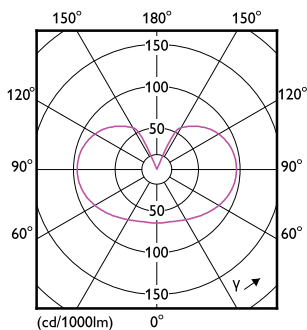

Order code	929002025831
Numerator - Quantity Per Pack	1
Numerator - Packs per outer box	10
Material Nr. (12NC)	929002025831
Net Weight (Piece)	0.040 kg

Dimensional drawing

LED classic 75W E27 CW A60 FR ND 1CT/10

Product	D	C
LED classic 75W E27 CW A60 FR ND 1CT/10	60 mm	104 mm

Photometric data

LEDbulb 8,5W E27 A60 840 FR

LEDbulb 8,5W E27 A60 840 FR

LEDbulb 8,5W E27 A60 FR

Classic filament LEDbulbs

Lifetime

Life Expectancy Diagram

Lumen Maintenance Diagram