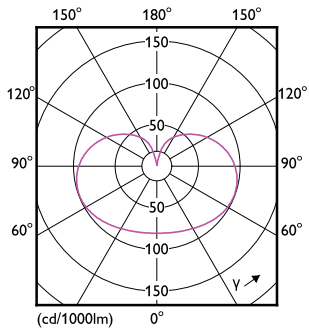

Photometric data

LEDBulb Classic E27 G120 7-60W 806lm 2700K