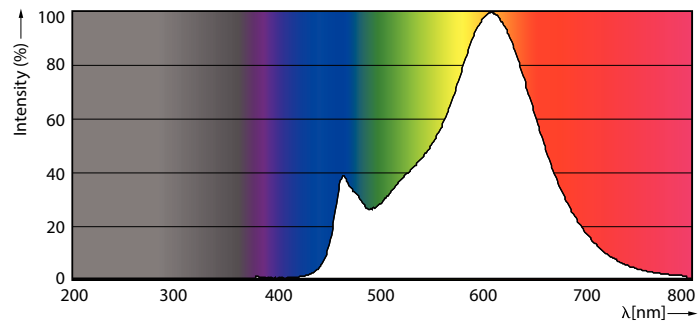

LEDBulb Classic E27 G120 7-60W 806lm 2700K

General Uniform Lightness Page 11

LEDBulb Classic E27 G120 7-60W 806lm 2700K