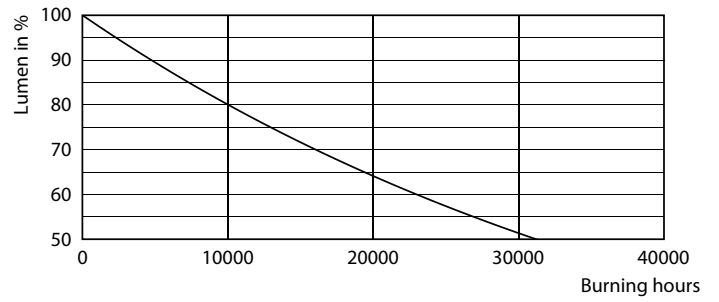

LEDBulb Classic E27 G120 7-60W 806lm 2700K