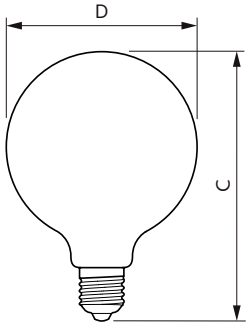

## Dimensional drawing

LED classic 60W E27 WW G120 FR ND SRT4

Product	D	C
LED classic 60W E27 WW G120 FR ND SRT4	125 mm	177 mm