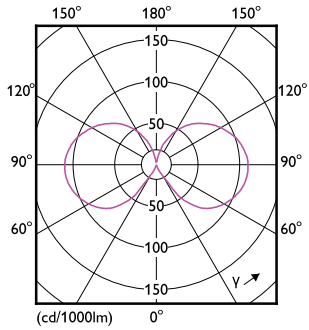

CorePro GLASS LED candles and lusters

Photometric data

Candle B35 2-25W 250lm4000K E14 ND Clear