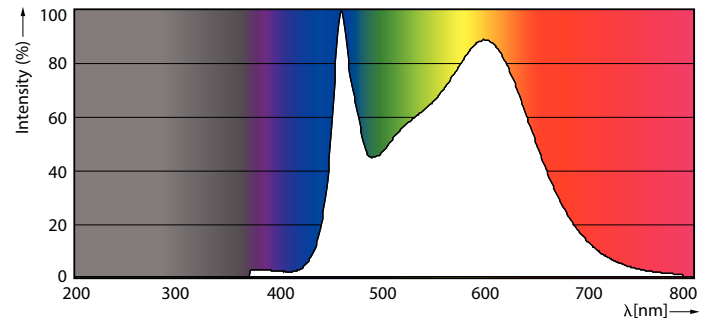

CorePro GLASS LED candles and lusters

Bulb Shape	B35 [B 35mm]

Approval and application

Energy Efficiency Class	E
Energy Consumption kWh/1000 h	3 kWh
EPREL Registration Number	387415

Product data

Full product code	871951434734200
Order product name	CorePro LEDCandleND2.2-25W E14 840B35CLG

EAN/UPC - Product	8719514347342
Order code	929002023792
Numerator - Quantity Per Pack	1
Numerator - Packs per outer box	10
Material Nr. (12NC)	929002023792
Net Weight (Piece)	0.012 kg

Dimensional drawing

Product	D	C
CorePro LEDCandleND2.2-25W E14 840B35CLG	35 mm	97 mm

Photometric data

General Uniform Lighting

Candle B35 2-25W 250lm4000K E14 ND Clear

Candle B35 4.3-40W 470lm4000K E14NDClear