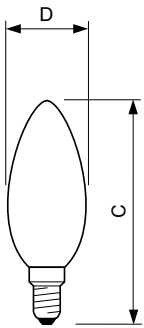

Product data

General information		Operating and electrical	
Cap-Base	E14 [E14]	Input Frequency	50 to 60 Hz
EU RoHS compliant	Yes	Power (Nom)	2.2 W
Nominal Lifetime (Nom)	15000 h	Lamp Current (Nom)	21 mA
Switching Cycle	20000X	Wattage Equivalent	25 W
Flux measurement reference	Sphere	Starting Time (Nom)	0.5 s
		Warm Up Time to 60% Light (Nom)	0.5 s
		Power Factor (Nom)	0.45
		Voltage (Nom)	220-240 V
Light technical		Temperature	
Color Code	840 [CCT of 4000K]	T-Case Maximum (Nom)	36 °C
Luminous Flux (Nom)	250 lm		
Color Designation	Cool White (CW)	Controls and dimming	
Correlated Color Temperature (Nom)	4000 K	Dimmable	No
Luminous Efficacy (rated) (Nom)	113.00 lm/W		
Color Consistency	<6	Mechanical and housing	
Color Rendering Index (Nom)	80	Bulb Finish	Clear
LLMF At End Of Nominal Lifetime (Nom)	70 %		

CorePro GLASS LED candles and lusters

Bulb Shape	B35 [B 35mm]
------------	---------------

Approval and application

Energy Efficiency Class	E
Energy Consumption kWh/1000 h	3 kWh
EPREL Registration Number	387415

Dimensional drawing

CorePro LEDCandleND2.2-25W E14 840B35CLG

Product	D	C
CorePro LEDCandleND2.2-25W E14 840B35CLG	35 mm	97 mm

Photometric data

General Uniform Lighting

Candle B35 2-25W 250lm4000K E14 ND Clear