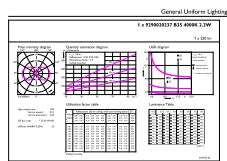

Photometric data

General Uniform Lighting

Candle B35 2-25W 250lm4000K E14 ND Clear