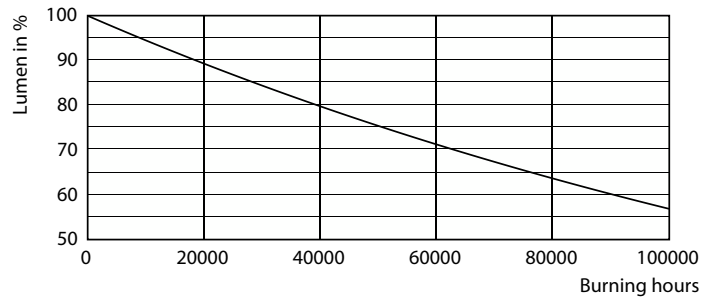

Bulb Finish	Frosted
Bulb Material	Glass
Product Length	1200 mm
Bulb Shape	Tube, double-ended

Approval and application

Energy Efficiency Class	D
Energy Saving Product	Yes
Approval Marks	RoHS compliance TUV CE marking KEMA Keur certificate
Energy Consumption kWh/1000 h	14 kWh

Light Distribution Diagram

MASTER Value LEDtube T8

Photometric data

Spectral Power Distribution Colour

Lifetime

FailureRate

LifetimeVsTc

LumenVsTc