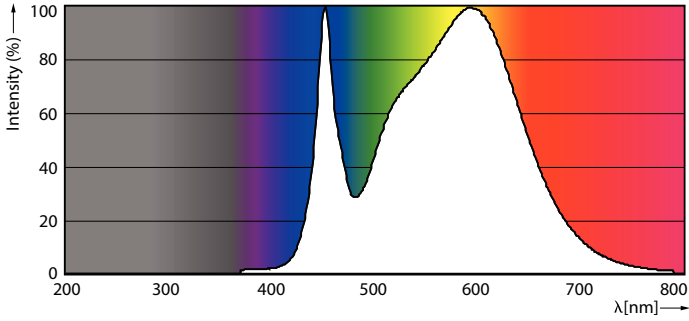

Product data

General information	
Cap-Base	G13 [Medium Bi-Pin Fluorescent]
EU RoHS compliant	Yes
Nominal Lifetime (Nom)	60000 h
Switching Cycle	200000X
Flux measurement reference	Sphere

Light technical	
Color Code	840 [CCT of 4000K]
Beam Angle (Nom)	190 °
Luminous Flux (Nom)	2100 lm
Color Designation	Cool White (CW)
Correlated Color Temperature (Nom)	4000 K
Luminous Efficacy (rated) (Nom)	150.00 lm/W
Color Consistency	<6
Color Rendering Index (Nom)	80
LLMF At End Of Nominal Lifetime (Nom)	70 %

Bulb Finish	Frosted
Bulb Material	Glass
Product Length	1200 mm
Bulb Shape	Tube, double-ended

Approval and application

Energy Efficiency Class	D
Energy Saving Product	Yes
Approval Marks	RoHS compliance TUV CE marking KEMA Keur certificate
Energy Consumption kWh/1000 h	14 kWh

Dimensional drawing

Product	D1	D2	A1	A2	A3
MASTER LEDtube VLE 1200mm HO 14W 840 T8	25.8 mm	28 mm	1198.2 mm	1205.3 mm	1212.4 mm

MASTER LEDtube VLE 1200mm HO 14W 840 T8

Photometric data

General uniform lighting

Light Distribution Diagram

MASTER Value LEDtube T8

Photometric data

Spectral Power Distribution Colour

Lifetime

FailureRate

LifetimeVsTc

LumenVsTc