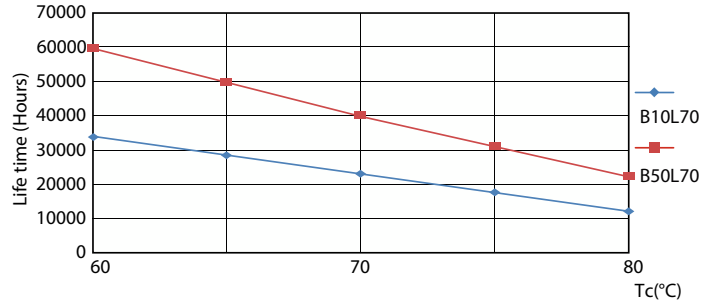

Bulb Finish	Frosted
Bulb Material	Glass
Product Length	1200 mm
Bulb Shape	Tube, double-ended

Approval and application

Energy Efficiency Class	D
Energy Saving Product	Yes
Approval Marks	RoHS compliance TUV CE marking KEMA Keur certificate
Energy Consumption kWh/1000 h	14 kWh

Light Distribution Diagram

MASTER Value LEDtube T8

Photometric data

Spectral Power Distribution Colour

Lifetime

FailureRate

LifetimeVsTc

LumenVsTc