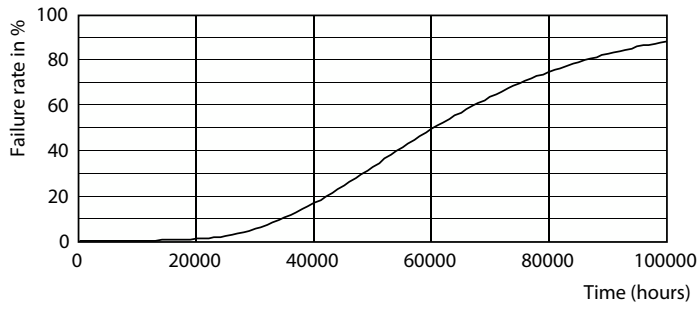

MASTER Value LEDtube T8

Lifetime

Life Expectancy Diagram