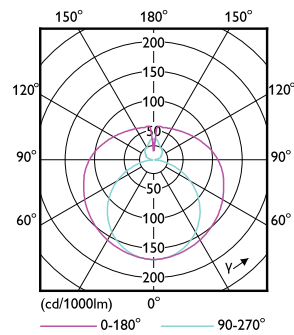

Bulb Finish	Frosted
Bulb Material	Glass
Product Length	1200 mm
Bulb Shape	Tube, double-ended

Approval and application

Energy Efficiency Class	D
Energy Saving Product	Yes
Approval Marks	RoHS compliance TUV CE marking KEMA Keur certificate
Energy Consumption kWh/1000 h	14 kWh

Dimensional drawing

Product	D1	D2	A1	A2	A3
MASTER LEDtube VLE 1200mm HO 14W 840 T8	25.8 mm	28 mm	1198.2 mm	1205.3 mm	1212.4 mm

MASTER LEDtube VLE 1200mm HO 14W 840 T8

Photometric data

General uniform lighting

Light Distribution Diagram

MASTER Value LEDtube T8

Photometric data

Spectral Power Distribution Colour

Lifetime

FailureRate

LifetimeVsTc

LumenVsTc