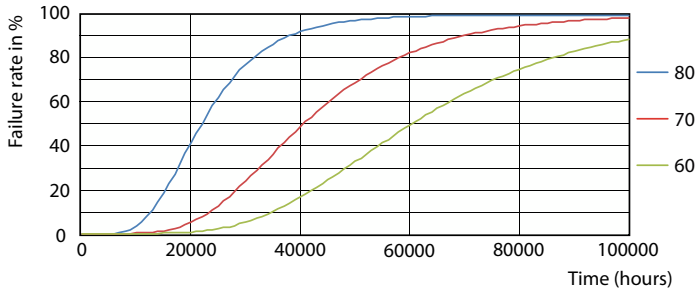

Light Distribution Diagram

MASTER Value LEDtube T8

Photometric data

Spectral Power Distribution Colour

Lifetime

FailureRate

LifetimeVsTc

LumenVsTc