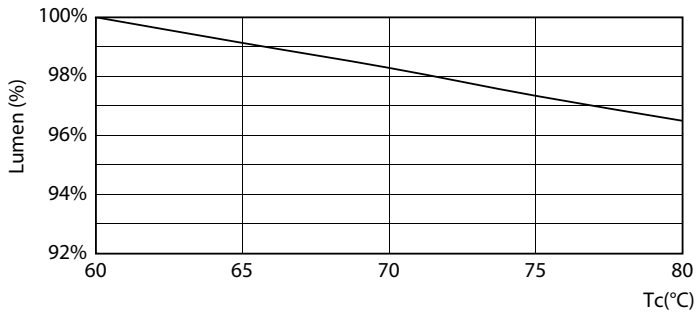

Bulb Finish	Frosted
Bulb Material	Glass
Product Length	1200 mm
Bulb Shape	Tube, double-ended

Approval and application

Energy Efficiency Class	D
Energy Saving Product	Yes
Approval Marks	RoHS compliance TUV CE marking KEMA Keur certificate
Energy Consumption kWh/1000 h	14 kWh

Light Distribution Diagram

MASTER Value LEDtube T8

Photometric data

Spectral Power Distribution Colour

Lifetime

FailureRate

LifetimeVsTc

LumenVsTc