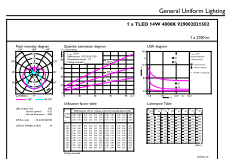

Dimensional drawing

Product	D1	D2	A1	A2	A3
MASTER LEDtube VLE 1200mm HO 14W 840 T8	25.8 mm	28 mm	1198.2 mm	1205.3 mm	1212.4 mm

MASTER LEDtube VLE 1200mm HO 14W 840 T8

Photometric data

General uniform lighting