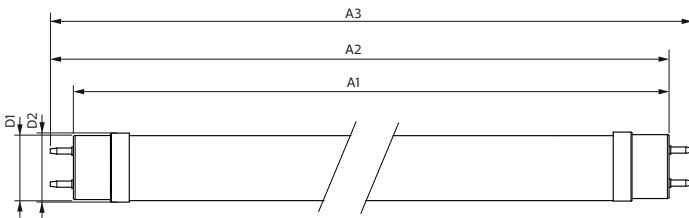

Bulb Finish	Frosted
Bulb Material	Glass
Product Length	1200 mm
Bulb Shape	Tube, double-ended

Approval and application

Energy Efficiency Class	D
Energy Saving Product	Yes
Approval Marks	RoHS compliance TUV CE marking KEMA Keur certificate
Energy Consumption kWh/1000 h	14 kWh

Dimensional drawing

Product	D1	D2	A1	A2	A3
MASTER LEDtube VLE 1200mm HO 14W 840 T8	25.8 mm	28 mm	1198.2 mm	1205.3 mm	1212.4 mm

MASTER LEDtube VLE 1200mm HO 14W 840 T8

Photometric data

General uniform lighting