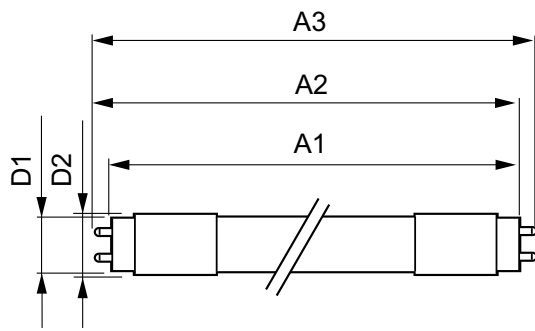

T8

Bulb Shape	Tube, double-ended
Approval and application	
Energy Saving Product	Yes
Approval Marks	RoHS compliance UL certificate DLC compliance
Energy Consumption kWh/1000 h	- kWh
Product data	
Order product name	15.5T8/MAS/48-840/IF25/P/DIM 25/1

EAN/UPC - Product	046677545192
Order code	929002016404
Numerator - Quantity Per Pack	1
Numerator - Packs per outer box	25
Material Nr. (12NC)	929002016404
Net Weight (Piece)	0.230 kg

Dimensional drawing

Product	D1	D2	A1	A2	A3
15.5T8/MAS/48-840/ IF25/P/DIM 25/1	25.7 mm	28 mm	1198.1 mm	1205.2 mm	1212.3 mm

15.5T8/MAS/48-840/IF25/P/DIM 25/1