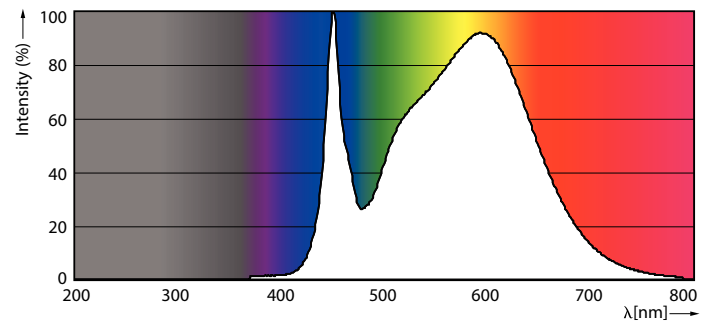

Photometric data

LEDtube 15,5W G13 T8 840