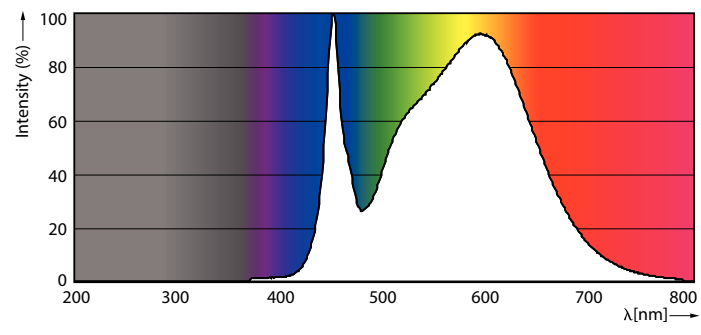

LEDtube 15,5W G13 T8 835