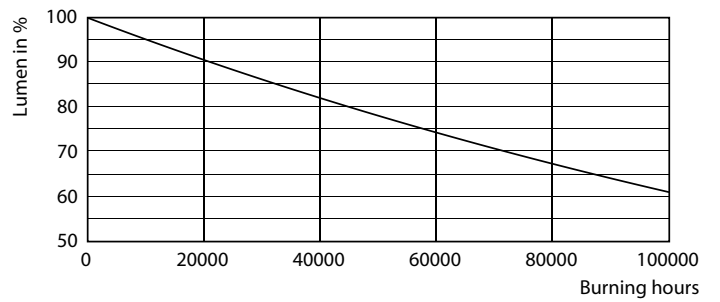

Product data

General information		Starting Time (Nom)	
Cap-Base	G13 [Medium Bi-Pin Fluorescent]		0.5 s
EU RoHS compliant	Yes	Warm Up Time to 60% Light (Nom)	0.5 s
Nominal Lifetime (Nom)	70000 h	UL Type	Type A - works on ballast
Switching Cycle	50000X	Power Factor (Nom)	0.9
		Voltage (Nom)	120-277, 347 V
Light technical		Temperature	
Color Code	835 [CCT of 3500K]	T-Ambient (Max)	55 °C
Beam Angle (Nom)	180 °	T-Ambient (Min)	-20 °C
Luminous Flux (Nom)	2400 lm	T-Storage (Max)	65 °C
Color Designation	White (WH)	T-Storage (Min)	-40 °C
Correlated Color Temperature (Nom)	3500 K	T-Case Maximum (Nom)	50 °C
Luminous Efficacy (rated) (Nom)	154.00 lm/W		
Color Consistency	<6	Controls and dimming	
Color Rendering Index (Nom)	80	Dimmable	Yes
LLMF At End Of Nominal Lifetime (Nom)	70 %		
Operating and electrical		Mechanical and housing	
Input Frequency	50 to 60 Hz	Bulb Material	Plastic
Power (Nom)	15.5 W	Product Length	1200 mm

© 2022 Philips Lighting B.V. Page 11

LEDtube 15,5W G13 T8 835

Lifetime

LEDtube 15,5W G13 T8 LumenVsTc

LEDtube 15,5W G13 T8

LEDtube 15,5W G13 T8 FailureRate

LEDtube 15,5W G13 T8

T8