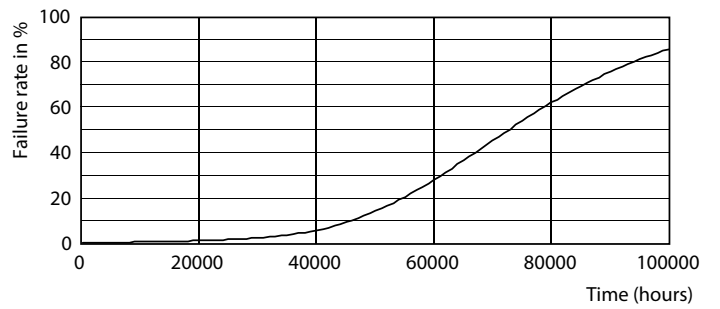

LEDtube 15,5W G13 T8