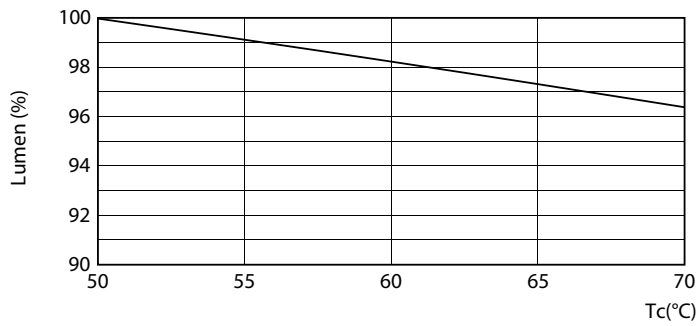

Photometric data

© 2022 Philips Lighting B.V. Page 11

LEDtube 15,5W G13 T8 835

Lifetime

LEDtube 15,5W G13 T8 LumenVsTc