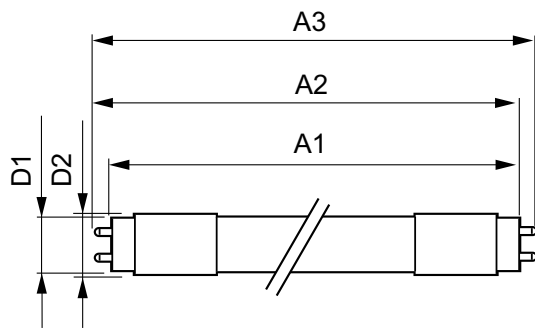

T8

15.5T8/MAS/48-835/IF24/P/DIM 25/1

Our TLEDs are available in InstantFit (Type A / Type C) or MainsFit (Ballast bypass / Type B) versions. The InstantFit lamps work on a broad variety of ballasts and LED drivers. Only InstantFit has over 15,000 lamp & ballast combinations delivering even light output, energy savings and a long lifetime. Our MainsFit products feature a double-ended design, simplifying installation while a proprietary safety circuit minimizes a shock risk. Lamp sizes range from 2-foot to 8-foot and U-bend with a variety of lumen outputs.

Product data

General information		Starting Time (Nom)	
Cap-Base	G13 [Medium Bi-Pin Fluorescent]		0.5 s
EU RoHS compliant	Yes	Warm Up Time to 60% Light (Nom)	0.5 s
Nominal Lifetime (Nom)	70000 h	UL Type	Type A - works on ballast
Switching Cycle	50000X	Power Factor (Nom)	0.9
		Voltage (Nom)	120-277, 347 V
Light technical		Temperature	
Color Code	835 [CCT of 3500K]	T-Ambient (Max)	55 °C
Beam Angle (Nom)	180 °	T-Ambient (Min)	-20 °C
Luminous Flux (Nom)	2400 lm	T-Storage (Max)	65 °C
Color Designation	White (WH)	T-Storage (Min)	-40 °C
Correlated Color Temperature (Nom)	3500 K	T-Case Maximum (Nom)	50 °C
Luminous Efficacy (rated) (Nom)	154.00 lm/W		
Color Consistency	<6	Controls and dimming	
Color Rendering Index (Nom)	80	Dimmable	Yes
LLMF At End Of Nominal Lifetime (Nom)	70 %		
Operating and electrical		Mechanical and housing	
Input Frequency	50 to 60 Hz	Bulb Material	Plastic
Power (Nom)	15.5 W	Product Length	1200 mm

T8

Bulb Shape	Tube, double-ended
Approval and application	
Energy Saving Product	Yes
Approval Marks	RoHS compliance UL certificate DLC compliance
Energy Consumption kWh/1000 h	- kWh

Product data	
Order product name	15.5T8/MAS/48-835/IF24/P/DIM 25/1

15.5T8/MAS/48-835/IF24/P/DIM 25/1

Product	D1	D2	A1	A2	A3
15.5T8/MAS/48-835/IF24/P/DIM 25/1	25.7 mm	28 mm	1198.1 mm	1205.2 mm	1212.3 mm

Photometric data

LEDtube 15,5W G13 T8

LEDtube 15,5W G13 T8 835

Photometric data