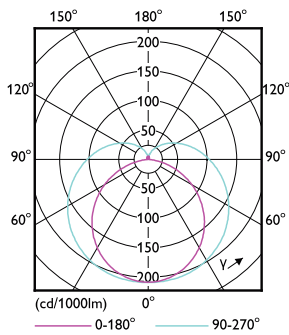

Product data

General information		Starting Time (Nom)	
Cap-Base	G13 [Medium Bi-Pin Fluorescent]		0.5 s
EU RoHS compliant	Yes	Warm Up Time to 60% Light (Nom)	0.5 s
Nominal Lifetime (Nom)	70000 h	UL Type	Type A - works on ballast
Switching Cycle	50000X	Power Factor (Nom)	0.9
		Voltage (Nom)	120-277, 347 V
Light technical		Temperature	
Color Code	835 [CCT of 3500K]	T-Ambient (Max)	55 °C
Beam Angle (Nom)	180 °	T-Ambient (Min)	-20 °C
Luminous Flux (Nom)	2400 lm	T-Storage (Max)	65 °C
Color Designation	White (WH)	T-Storage (Min)	-40 °C
Correlated Color Temperature (Nom)	3500 K	T-Case Maximum (Nom)	50 °C
Luminous Efficacy (rated) (Nom)	154.00 lm/W		
Color Consistency	<6	Controls and dimming	
Color Rendering Index (Nom)	80	Dimmable	Yes
LLMF At End Of Nominal Lifetime (Nom)	70 %		
Operating and electrical		Mechanical and housing	
Input Frequency	50 to 60 Hz	Bulb Material	Plastic
Power (Nom)	15.5 W	Product Length	1200 mm

EAN/UPC - Product	046677545185
Order code	929002016304
Numerator - Quantity Per Pack	1
Numerator - Packs per outer box	25
Material Nr. (12NC)	929002016304
Net Weight (Piece)	0.230 kg

Dimensional drawing

15.5T8/MAS/48-835/IF24/P/DIM 25/1

Product	D1	D2	A1	A2	A3
15.5T8/MAS/48-835/IF24/P/DIM 25/1	25.7 mm	28 mm	1198.1 mm	1205.2 mm	1212.3 mm

Photometric data

LEDtube 15,5W G13 T8

LEDtube 15,5W G13 T8 835

Photometric data