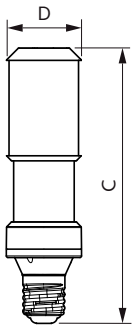

TrueForce LED Public (Road – SON)

Temperature	
T-Case Maximum (Nom)	103 °C
Controls and dimming	
Dimmable	No
Mechanical and housing	
Bulb Finish	Clear
Bulb Shape	Others
Approval and application	
Energy Efficiency Class	D
Energy Consumption kWh/1000 h	68 kWh

EPREL Registration Number	465205
Product data	
Full product code	871869963908200
Order product name	TrueForce LED Road 112-68W E40 730
EAN/UPC - Product	8718699639082
Order code	929002007602
Numerator - Quantity Per Pack	1
Numerator - Packs per outer box	6
Material Nr. (12NC)	929002007602
Net Weight (Piece)	0.432 kg

Dimensional drawing

TrueForce LED Road 112-68W E40 730

Product	D	C
TrueForce LED Road 112-68W E40 730	71 mm	262 mm