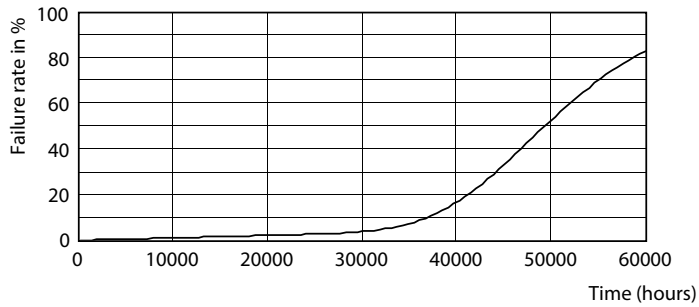

TrueForce LED Public (Road – SON)

Photometric data

© Philips Lighting B.V. 2022

LEDTrueForce SON-T 115klm E40 730

Lifetime

LEDTrueForce SON-T E40