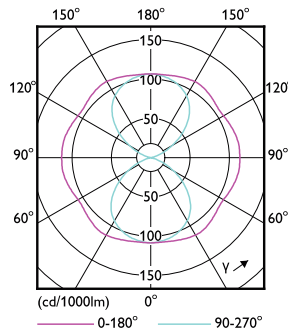

LEDTrueForce SON-T E40 68W