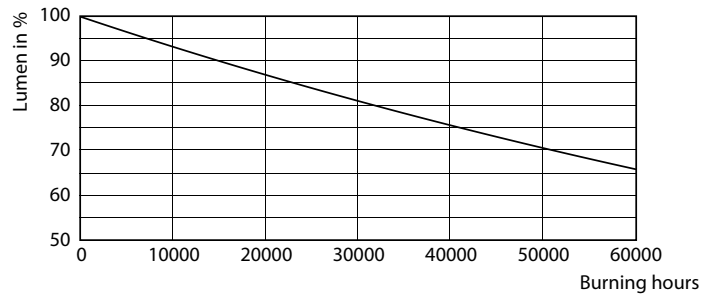

LEDTrueForce SON-T E40