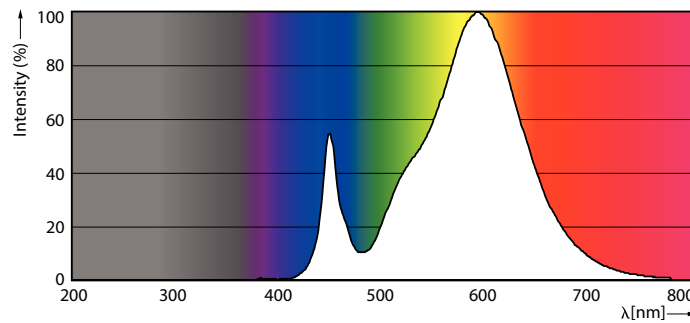

TrueForce LED Public (Road – SON)

Temperature	
T-Case Maximum (Nom)	103 °C
Controls and dimming	
Dimmable	No
Mechanical and housing	
Bulb Finish	Clear
Bulb Shape	Others
Approval and application	
Energy Efficiency Class	D
Energy Consumption kWh/1000 h	68 kWh

EPREL Registration Number	465205
Product data	
Full product code	871869963908200
Order product name	TrueForce LED Road 112-68W E40 730
EAN/UPC - Product	8718699639082
Order code	929002007602
Numerator - Quantity Per Pack	1
Numerator - Packs per outer box	6
Material Nr. (12NC)	929002007602
Net Weight (Piece)	0.432 kg

Dimensional drawing

Product	D	C
TrueForce LED Road 112-68W E40 730	71 mm	262 mm

Photometric data

LEDTrueForce SON-T 115klm E40 730