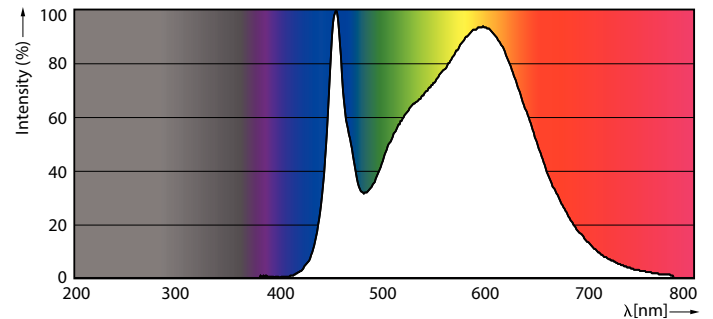

LEDTrueForce E40 42W 4000K