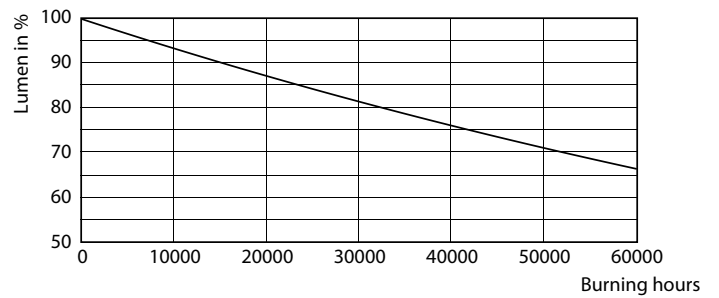

LEDTrueForce Others 360