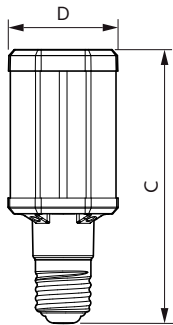

## Dimensional drawing

TrueForce LED HPL ND 60-42W E40 840 CL IP65

Product	D	C
TrueForce LED HPL ND 60-42W E40 840	84 mm	191 mm