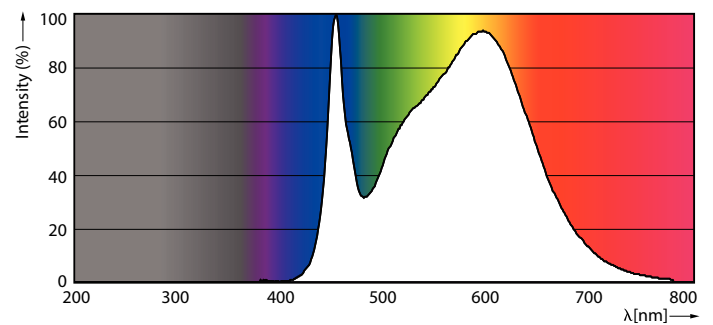

LEDTrueForce E40 42W 4000K