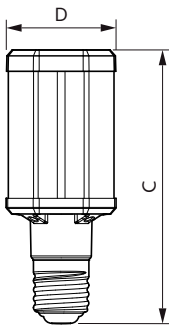

## Dimensional drawing

TrueForce LED HPL ND 60-42W E40 840

Product	D	C
TrueForce LED HPL ND 60-42W E40 840	84 mm	191 mm