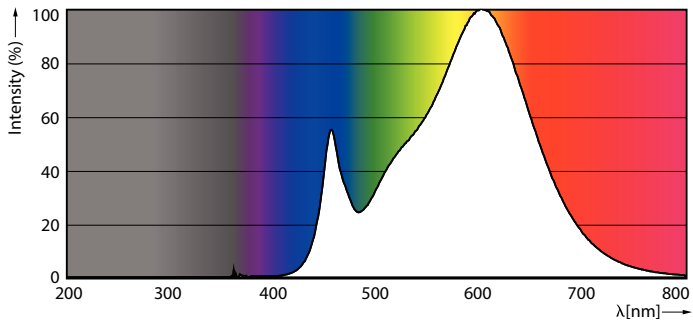

LEDbulb LATAM4 14,5W A67 E27 830 FR-GUL

LEDbulb LATAM4 14.5 W A67 E27 830 FR-POC