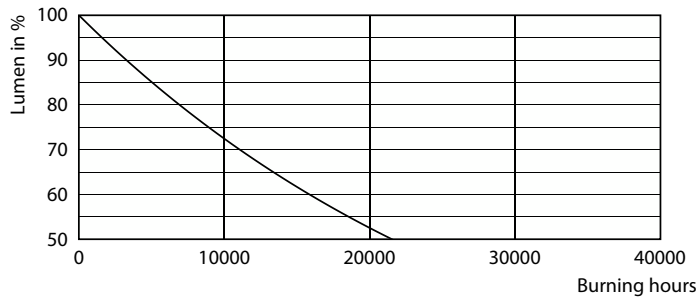

Essential LED bulbs

Lifetime

10K

10K