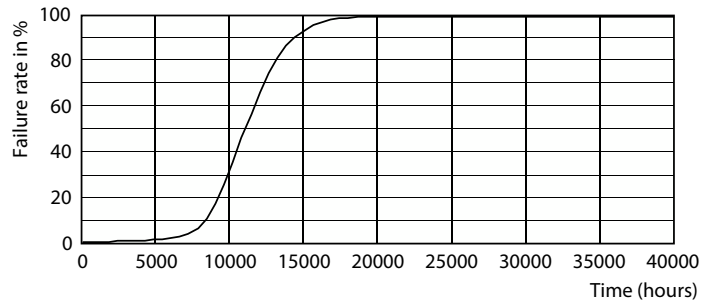

Essential LED bulbs

Lifetime

10K

10K