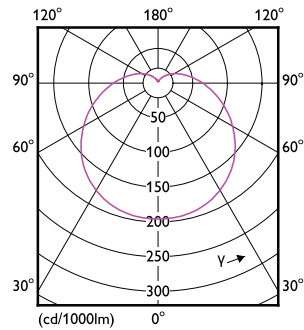

Product data

General information	
Cap-Base	E27 [E27]
EU RoHS compliant	Yes
Nominal Lifetime (Nom)	12000 h
Switching Cycle	50000X
Light technical	
Color Code	830 [CCT of 3000K]
Beam Angle (Nom)	150 °
Luminous Flux (Nom)	1650 lm
Color Designation	White (WH)
Correlated Color Temperature (Nom)	3000 K
Luminous Efficacy (rated) (Nom)	110.00 lm/W
Color Consistency	<6
Color Rendering Index (Nom)	80
LLMF At End Of Nominal Lifetime (Nom)	70 %
Operating and electrical	
Input Frequency	50 to 60 Hz
Power (Nom)	15 W
Lamp Current (Nom)	135 mA
Wattage Equivalent	120 W
Starting Time (Nom)	0.5 s
Warm Up Time to 60% Light (Nom)	0.5 s

Essential LED bulbs

Dimensional drawing

ESS LEDBulb 15W E27 3000K A67 1CT/12 CN

Product	D	C
ESS LEDBulb 15W E27 3000K A67 1CT/12 CN	68 mm	132 mm

Photometric data

© 2022 Philips Lighting B.V. Page 1/1

LEDbulb LATAM4 14,5W A67 E27 830 FR-GUL