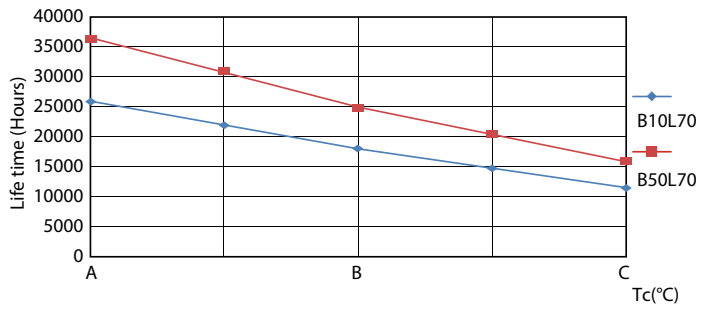

CorePro LEDtube EM/Mains T8

Lifetime

LEDtube 25K LifetimeVsTc