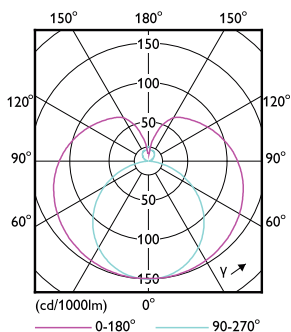

Bulb Shape	Tube, single-ended
------------	--------------------

Approval and application

Energy Saving Product	Yes
Approval Marks	RoHS compliance
Energy Consumption kWh/1000 h	9 kWh

Product data

Full product code	871869963749100
Order product name	CorePro LEDtube 600mm 9W 830 T8C W G
EAN/UPC - Product	8718699637491
Order code	929002000372
Numerator - Quantity Per Pack	1
Numerator - Packs per outer box	25
Material Nr. (12NC)	929002000372
Net Weight (Piece)	0.160 kg

Dimensional drawing

CorePro LEDtube 600mm 9W 830 T8C W G

Product	D1	D2	A1	A2	A3
CorePro LEDtube 600mm 9W 830 T8C W G	25.6 mm	27.8 mm	589.8 mm	595.7 mm	604 mm

Photometric data

LEDtube 9W G13 900lm

LEDtube 9W G13 900lm 830