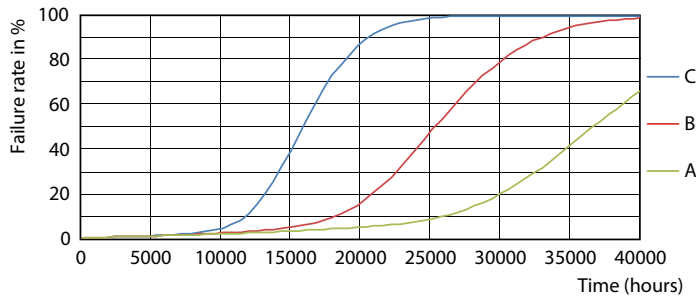

CorePro LEDtube EM/Mains T8

Photometric data

Lifetime

LEDtube 25K