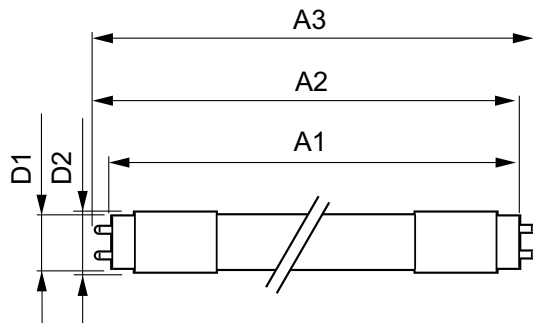

Bulb Shape	Tube, single-ended
------------	--------------------

Approval and application

Energy Saving Product	Yes
Approval Marks	RoHS compliance
Energy Consumption kWh/1000 h	9 kWh

Product data

Full product code	871869963749100
Order product name	CorePro LEDtube 600mm 9W 830 T8C W G
EAN/UPC - Product	8718699637491
Order code	929002000372
Numerator - Quantity Per Pack	1
Numerator - Packs per outer box	25
Material Nr. (12NC)	929002000372
Net Weight (Piece)	0.160 kg

Dimensional drawing

CorePro LEDtube 600mm 9W 830 T8C W G

Product	D1	D2	A1	A2	A3
CorePro LEDtube 600mm 9W 830 T8C W G	25.6 mm	27.8 mm	589.8 mm	595.7 mm	604 mm

Photometric data

LEDtube 9W G13 900lm

LEDtube 9W G13 900lm 830