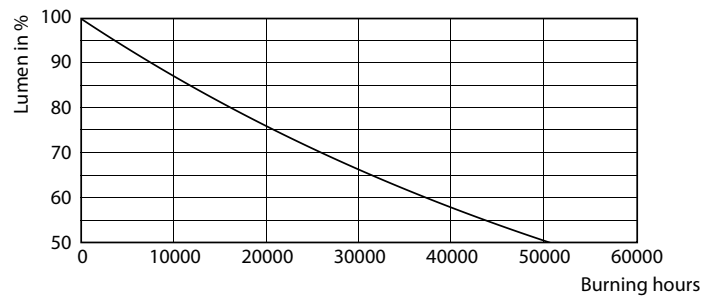

Product data

General information		Luminous Flux (Nom)	
Cap-Base	G13 [Medium Bi-Pin Fluorescent]		900 lm
EU RoHS compliant	Yes	Color Designation	White (WH)
Nominal Lifetime (Nom)	25000 h	Correlated Color Temperature (Nom)	3000 K
Switching Cycle	50000X	Luminous Efficacy (rated) (Nom)	100.00 lm/W
Technical Type	9-16-18W	Color Consistency	<6
		Color Rendering Index (Nom)	80
		LLMF At End Of Nominal Lifetime (Nom)	70 %
Light technical		Operating and electrical	
Color Code	830 [CCT of 3000K]	Input Frequency	50 to 60 Hz
Beam Angle (Nom)	240 °		

CorePro LEDtube EM/Mains T8

Photometric data

LEDtube 9W G13 830

Lifetime

LEDtube 25K FailureRate

LEDtube 25K

LEDtube 25K 1 LumenVsTc

LEDtube 25K