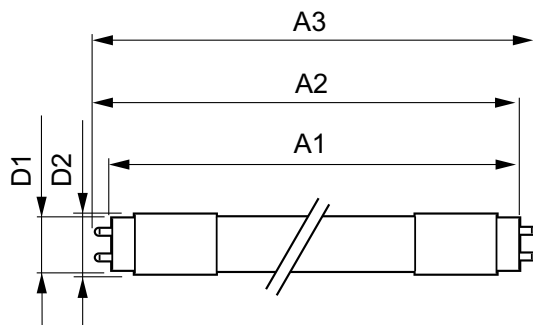

CorePro LEDtube EM/Mains T8

Power (Nom)	33 W
Lamp Current (Max)	268 mA
Lamp Current (Min)	170 mA
Starting Time (Nom)	0.5 s
Warm Up Time to 60% Light (Nom)	0.5 s
Power Factor (Nom)	0.92
Voltage (Nom)	100-240 V

Temperature

T-Ambient (Max)	45 °C
T-Ambient (Min)	-20 °C
T-Storage (Max)	60 °C
T-Storage (Min)	-40 °C
T-Case Maximum (Nom)	50 °C

Controls and dimming

Dimmable	No

Mechanical and housing

Product Length	2400 mm

Bulb Shape	Tube, double-ended

Approval and application

Energy Saving Product	Yes
Approval Marks	RoHS compliance CE marking
Energy Consumption kWh/1000 h	- kWh

Product data

Full product code	871869963743900
Order product name	CorePro LEDTube 8ft 33W 3800lm 865 T8 BR
EAN/UPC - Product	8718699637439
Order code	929002000272
Numerator - Quantity Per Pack	1
Numerator - Packs per outer box	10
Material Nr. (12NC)	929002000272
Net Weight (Piece)	0.540 kg

Dimensional drawing

CorePro LEDTube 8ft 33W 3800lm 865 T8 BR