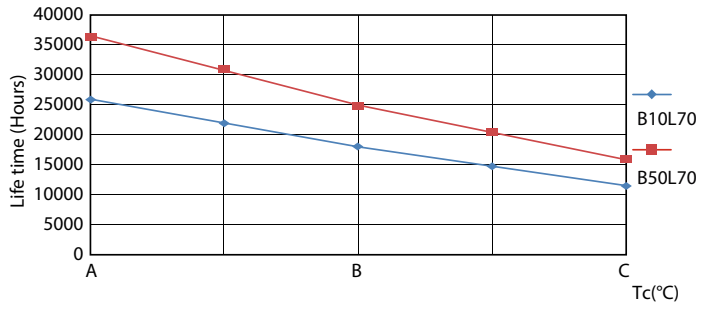

CorePro LEDtube EM/Mains T8

Lifetime

LEDtube 25K LifetimeVsTc