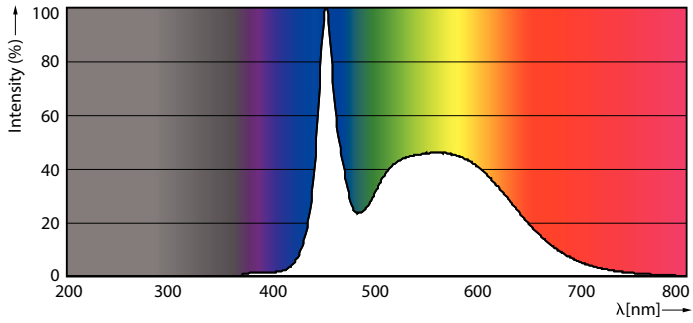

CorePro LEDtube EM/Mains T8

Photometric data

LEDtube 33W G13 865