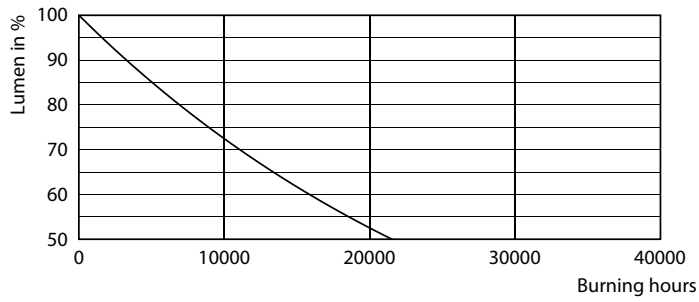

| General information | |
|---------------------------------------|-------------|
| Cap-Base | E27 [E27] |
| EU RoHS compliant | Yes |
| Nominal Lifetime (Nom) | 10000 h |
| Switching Cycle | 20000X |
| Light technical | |
| Beam Angle (Nom) | 160 ° |
| Correlated Color Temperature (Nom) | - K |
| Color Consistency | - |
| Color Rendering Index (Nom) | - |
| LLMF At End Of Nominal Lifetime (Nom) | 70 % |
| Operating and electrical | |
| Input Frequency | 50 to 60 Hz |
| Power (Nom) | 8 W |
| Lamp Current (Nom) | 115 mA |
| Starting Time (Nom) | 0.5 s |
| Warm Up Time to 60% Light (Nom) | 0.5 s |
| Power Factor (Nom) | 0.5 |
| Voltage (Nom) | 120 V |

LED Party Bulbs

Dimensional drawing

8A19/LED/YELLOW/ND 120V E27 6/1FB

| Product | D | C |
|-----------------------------------|-------|--------|
| 8A19/LED/YELLOW/ND 120V E27 6/1FB | 60 mm | 107 mm |

Photometric data

LEDbulb Color P 8W A19 E27 Yellow

LEDbulb Color P 8W A19 E26 Yellow

LEDbulb Color P A19 8W E26 Yellow

LED Party Bulbs

Lifetime

10K

10K