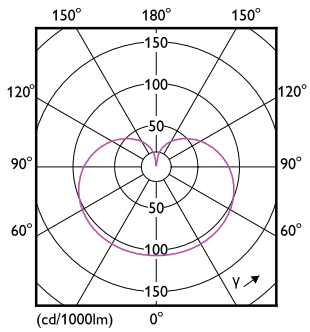

LEDbulb Color P A19 8W E26 Yellow