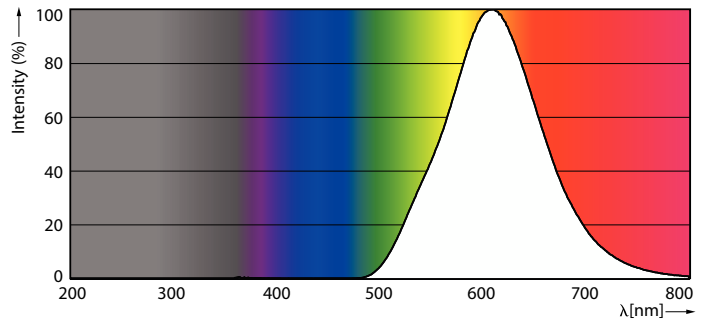

| General information | |
|---------------------------------------|-------------|
| Cap-Base | E27 [E27] |
| EU RoHS compliant | Yes |
| Nominal Lifetime (Nom) | 10000 h |
| Switching Cycle | 20000X |
| Light technical | |
| Beam Angle (Nom) | 160 ° |
| Correlated Color Temperature (Nom) | - K |
| Color Consistency | - |
| Color Rendering Index (Nom) | - |
| LLMF At End Of Nominal Lifetime (Nom) | 70 % |
| Operating and electrical | |
| Input Frequency | 50 to 60 Hz |
| Power (Nom) | 8 W |
| Lamp Current (Nom) | 115 mA |
| Starting Time (Nom) | 0.5 s |
| Warm Up Time to 60% Light (Nom) | 0.5 s |
| Power Factor (Nom) | 0.5 |
| Voltage (Nom) | 120 V |

LED Party Bulbs

Dimensional drawing

8A19/LED/YELLOW/ND 120V E27 6/1FB

| Product | D | C |
|-----------------------------------|-------|--------|
| 8A19/LED/YELLOW/ND 120V E27 6/1FB | 60 mm | 107 mm |

Photometric data

LEDbulb Color P 8W A19 E27 Yellow

LEDbulb Color P 8W A19 E26 Yellow

LEDbulb Color P A19 8W E26 Yellow

LED Party Bulbs

Lifetime

10K

10K