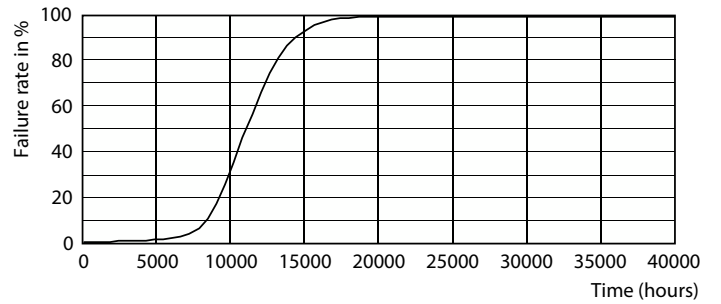

| General information | |
|---------------------------------------|-------------|
| Cap-Base | E27 [E27] |
| EU RoHS compliant | Yes |
| Nominal Lifetime (Nom) | 10000 h |
| Switching Cycle | 20000X |
| Light technical | |
| Beam Angle (Nom) | 160 ° |
| Correlated Color Temperature (Nom) | - K |
| Color Consistency | - |
| Color Rendering Index (Nom) | - |
| LLMF At End Of Nominal Lifetime (Nom) | 70 % |
| Operating and electrical | |
| Input Frequency | 50 to 60 Hz |
| Power (Nom) | 8 W |
| Lamp Current (Nom) | 115 mA |
| Starting Time (Nom) | 0.5 s |
| Warm Up Time to 60% Light (Nom) | 0.5 s |
| Power Factor (Nom) | 0.5 |
| Voltage (Nom) | 120 V |

LED Party Bulbs

Dimensional drawing

8A19/LED/YELLOW/ND 120V E27 6/1FB

| Product | D | C |
|-----------------------------------|-------|--------|
| 8A19/LED/YELLOW/ND 120V E27 6/1FB | 60 mm | 107 mm |

Photometric data

LEDbulb Color P 8W A19 E27 Yellow

LEDbulb Color P 8W A19 E26 Yellow

LEDbulb Color P A19 8W E26 Yellow

LED Party Bulbs

Lifetime

10K

10K